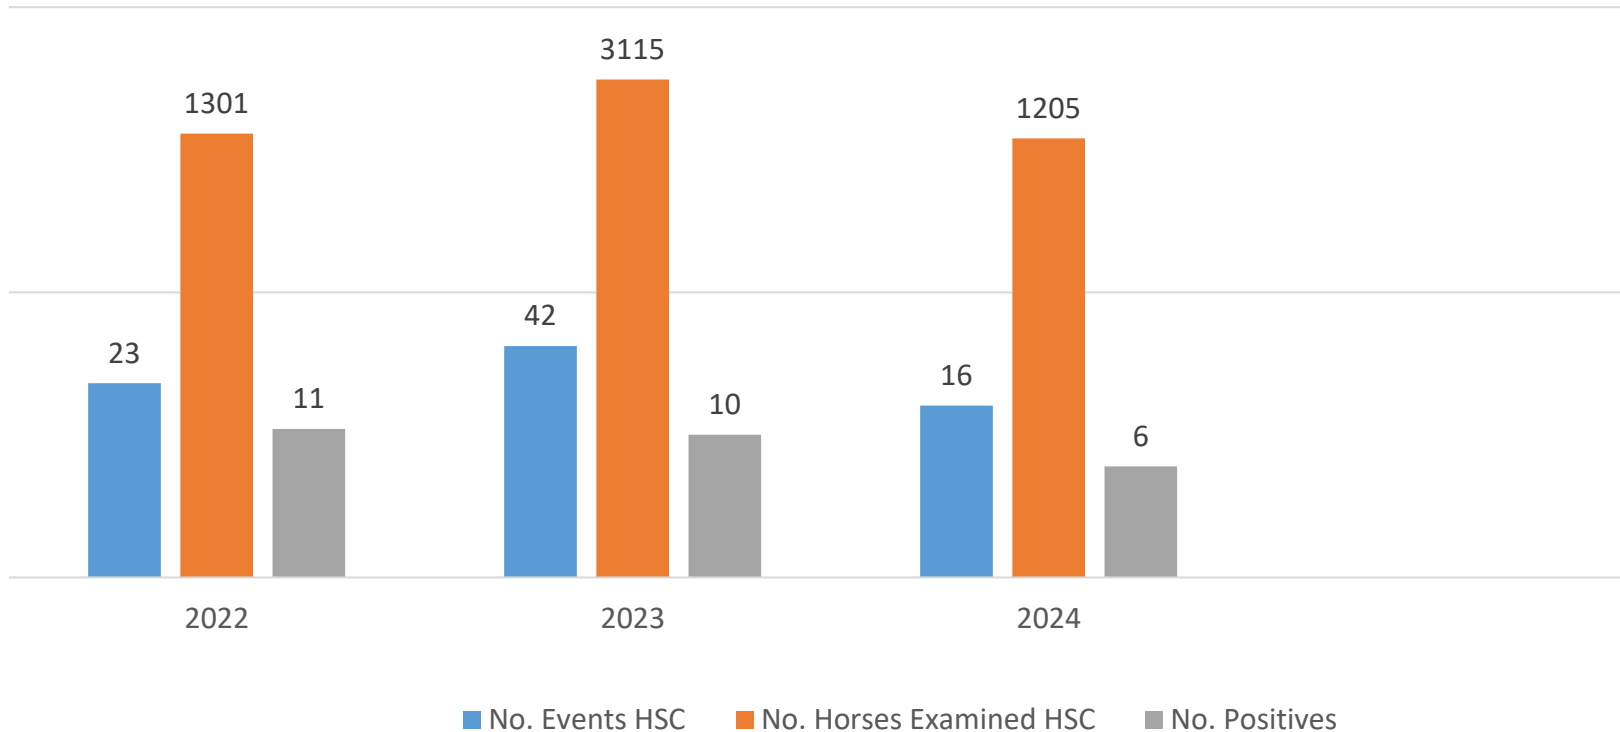

HYPOSENSITIVITY CONTROL PROGRAM 2022-2023-2024

HSC No. Events/No. Horses Examined/No. Positives as at 30.09.2024

LIMB SENSITIVITY CONTROL PROGRAM 2022-2023-2024

LSC No. Events/No. Horses Examined/No. Positives as at 30.09.2024