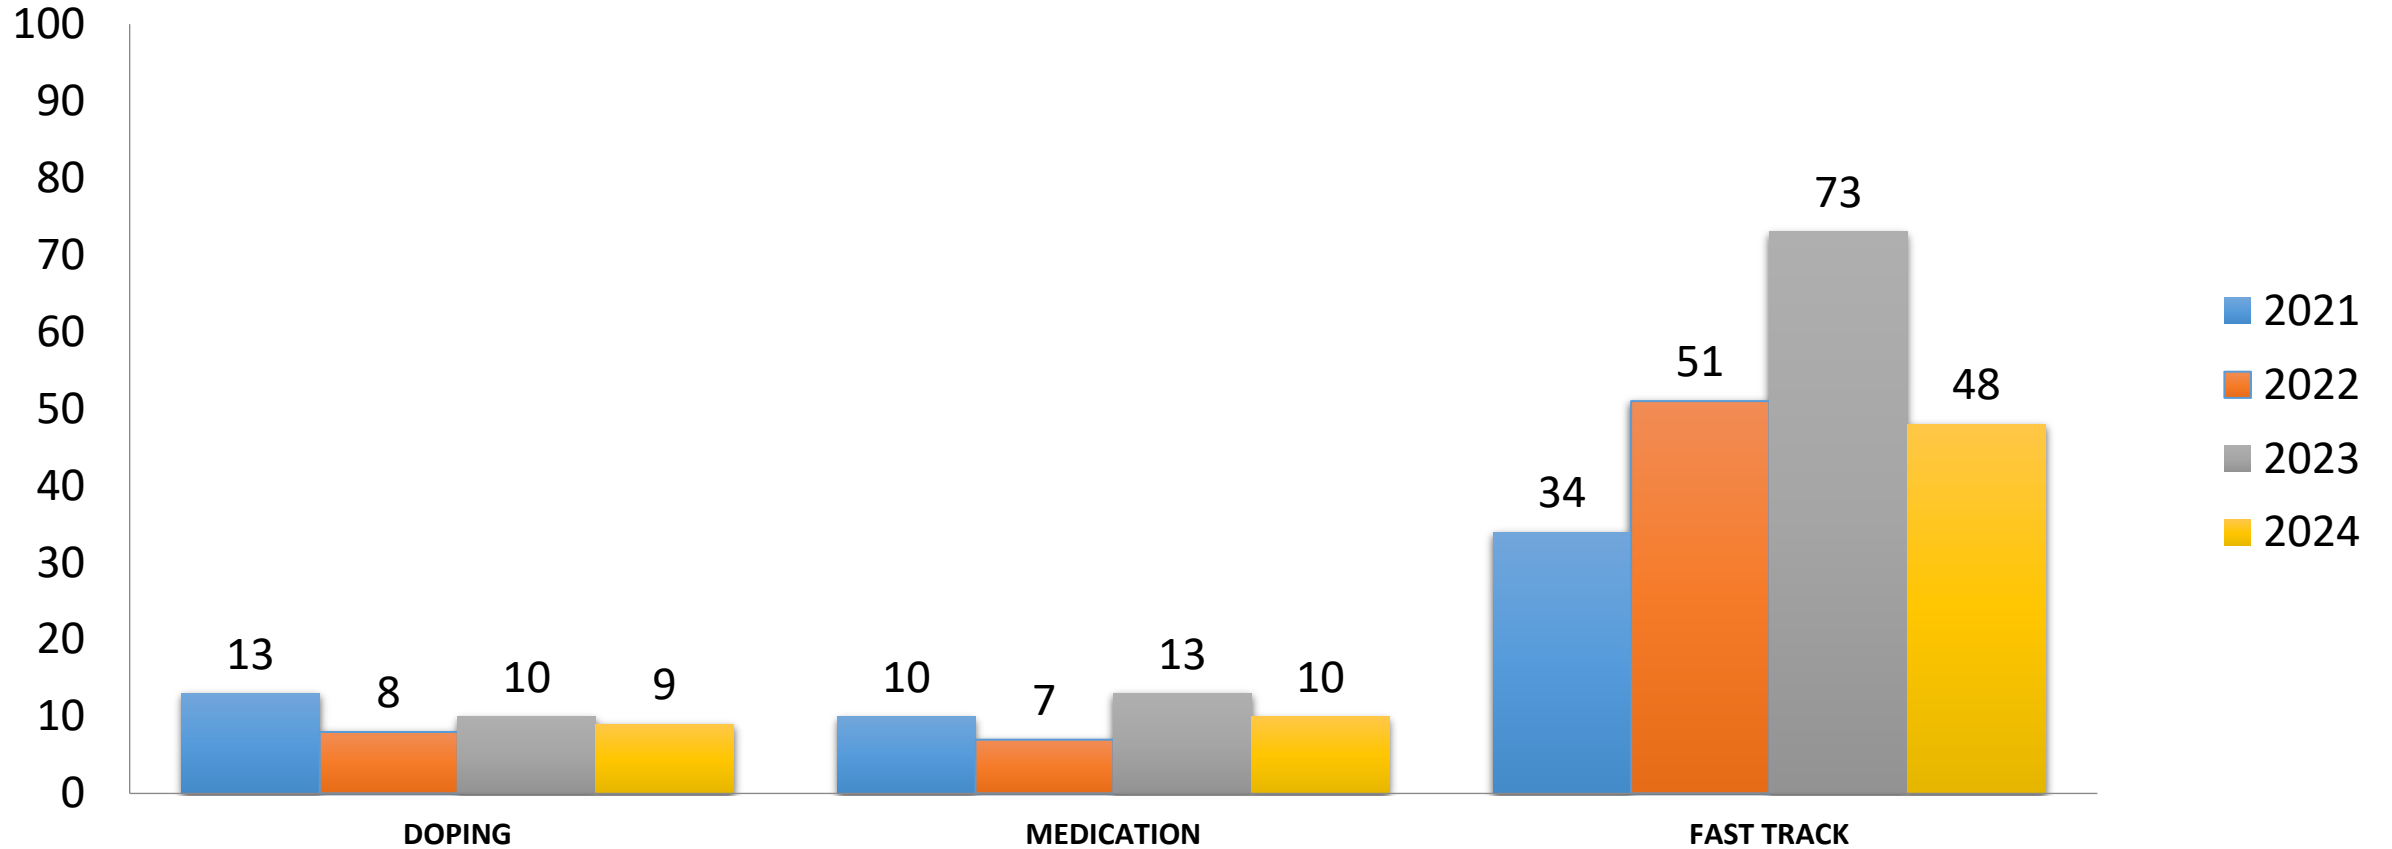

EQUINE ANTI-DOPING AND CONTROLLED MEDICATION CASES