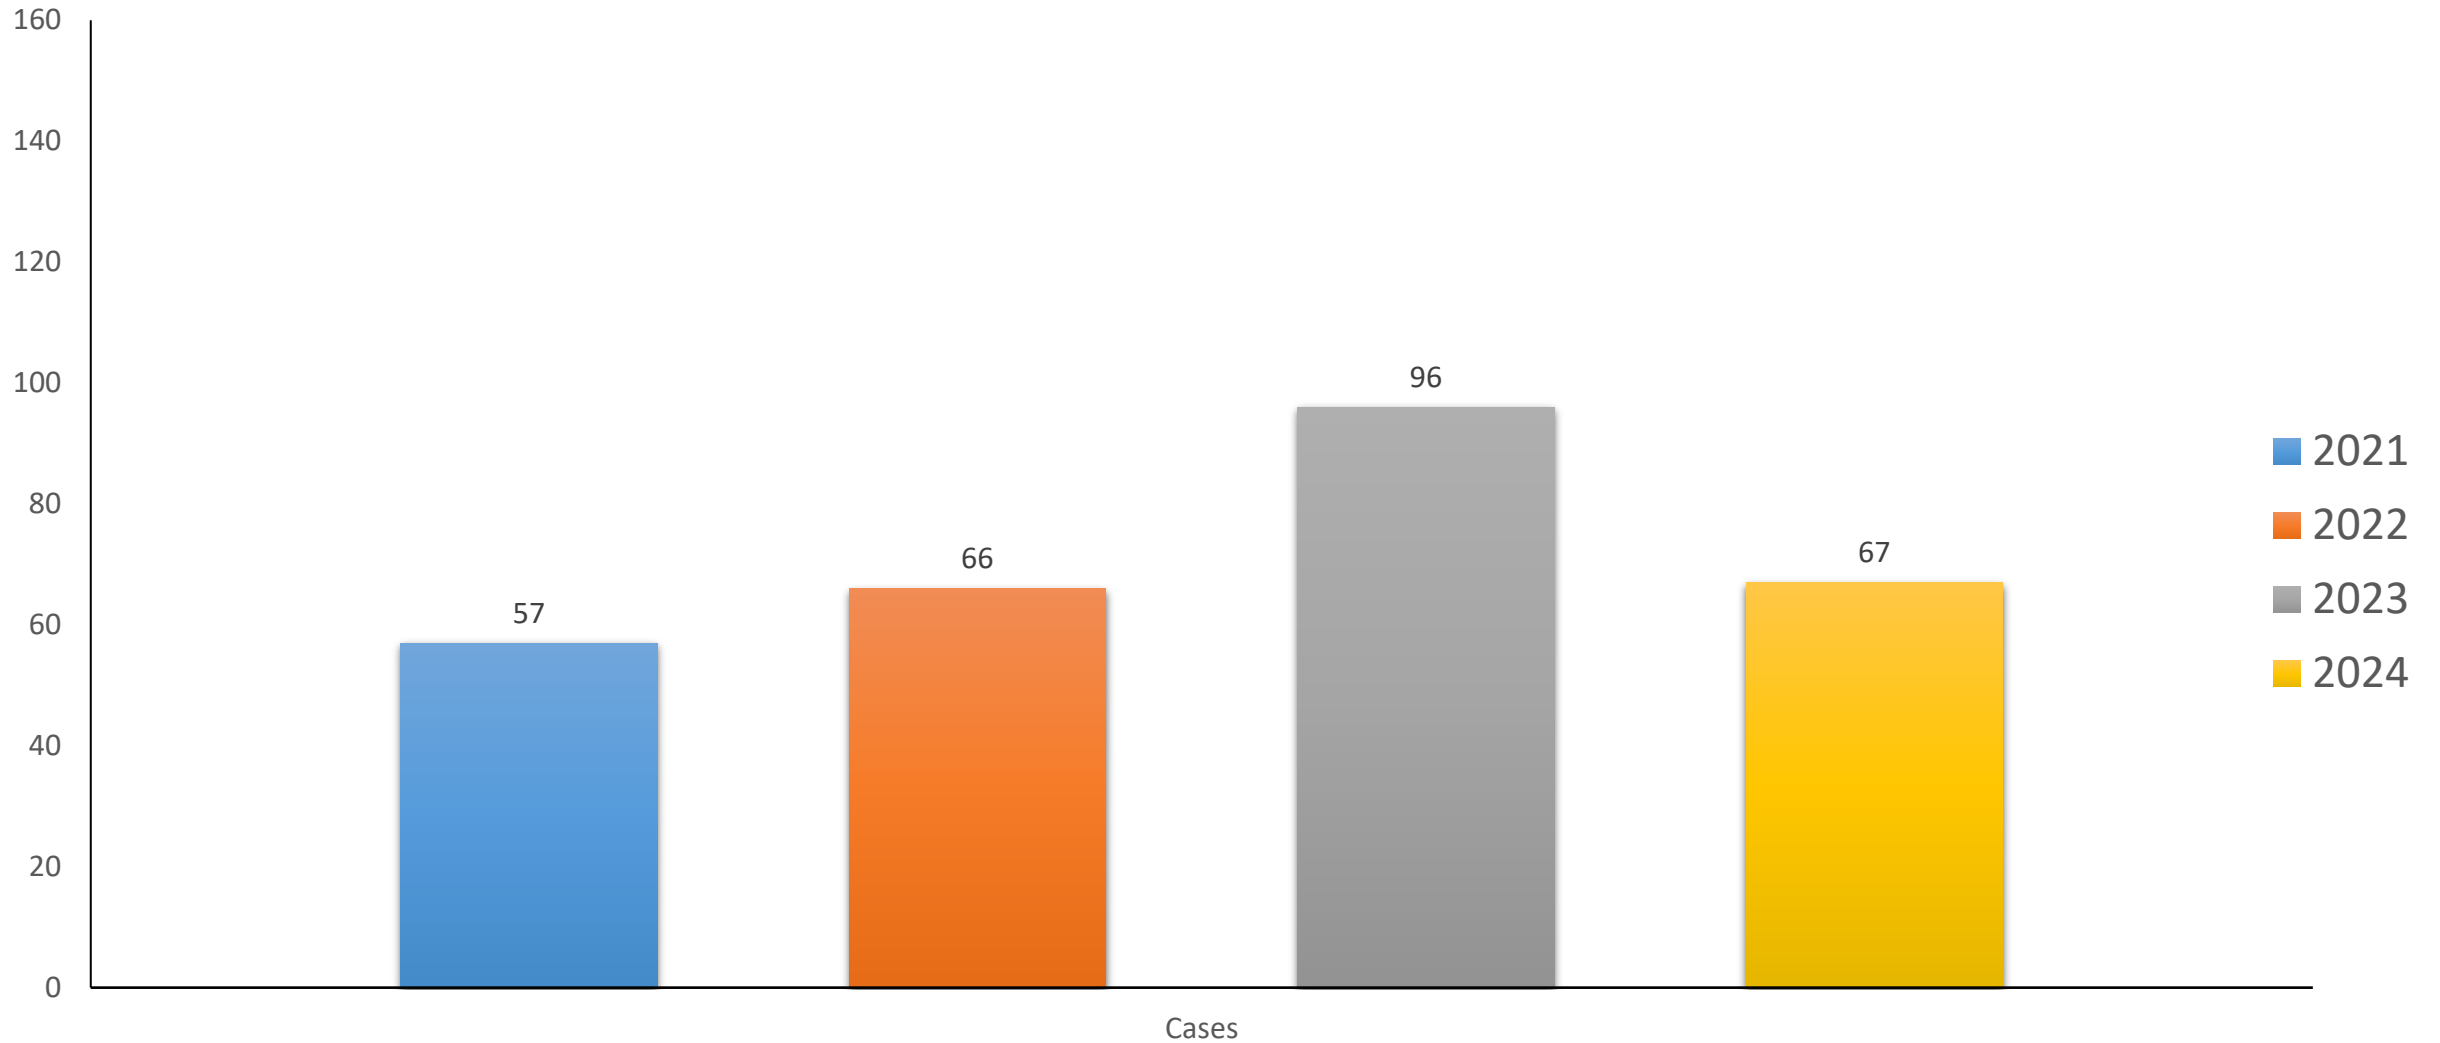

EQUINE ANTI-DOPING & CONTROLLED MEDICATION - TOTAL CASES