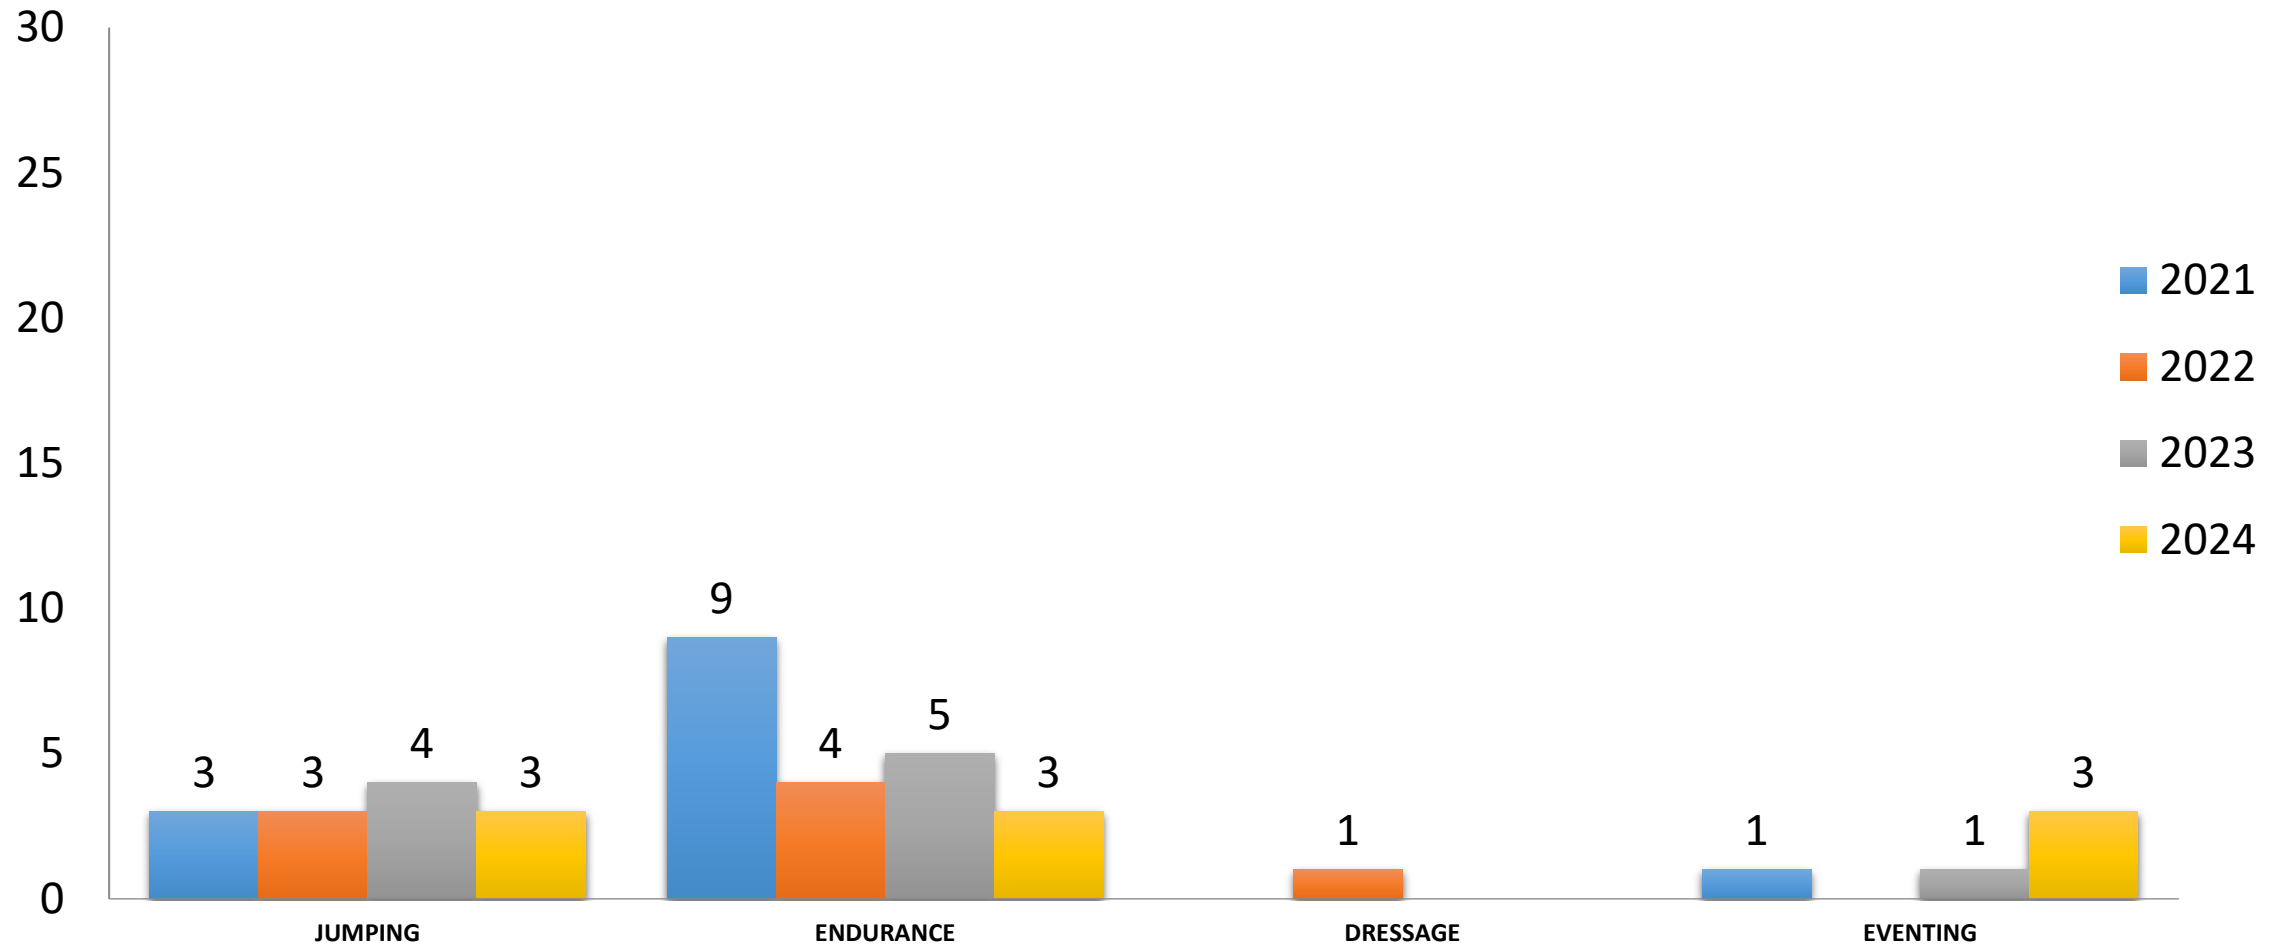

29.1 Clean Sport

FEI Global EADCMP report

FEI Global EADCMP 2023 – Testing

	2019	2020	2021	2022	2023
Total # samples	5727	2127	3893	4824	5269
Total # tested shows	735	329	592	686	714
Average # tested/shows	7.8	6.5	6.6	7.0	7.4
Percentage positive Samples	2.2%	1.7%	1.5%	1.8%	1.6%

EQUINE ANTI-DOPING & CONTROLLED MEDICATION - TOTAL CASES

EQUINE ANTI-DOPING AND CONTROLLED MEDICATION CASES

EQUINE ANTI-DOPING AND CONTROLLED MEDICATION CASES BY DISCIPLINE

EQUINE ANTI-DOPING CASES BY DISCIPLINE

HYPOSENSITIVITY CONTROL PROGRAM 2022-2023-2024

HSC No. Events/No. Horses Examined/No. Positives as at 30.09.2024

LIMB SENSITIVITY CONTROL PROGRAM 2022-2023-2024

LSC No. Events/No. Horses Examined/No. Positives as at 30.09.2024