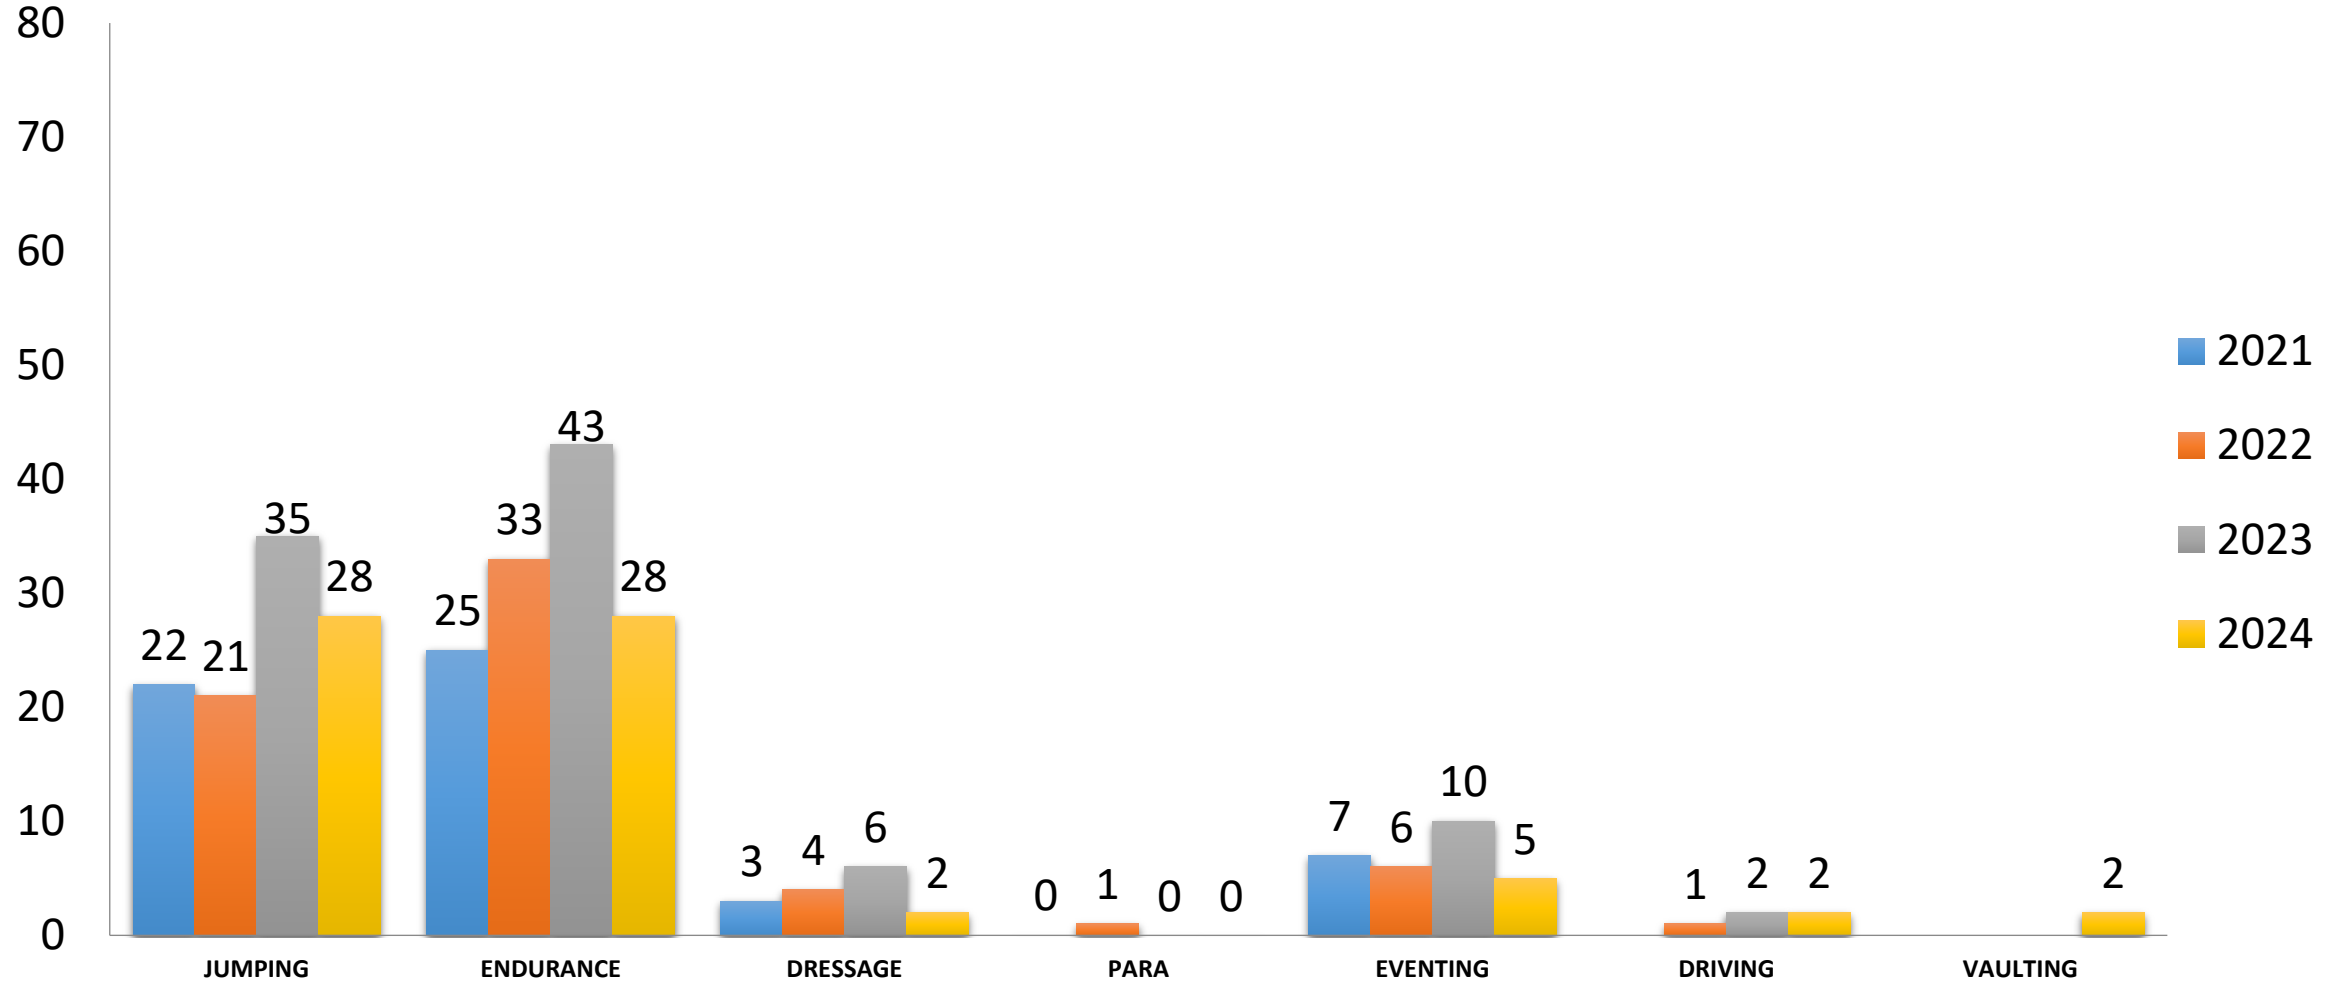

29.1 Clean Sport

FEI Global EADCMP report

FEI Global EADCMP 2023 – Testing

	2019	2020	2021	2022	2023
Total # samples	5727	2127	3893	4824	5269
Total # tested shows	735	329	592	686	714
Average # tested/shows	7.8	6.5	6.6	7.0	7.4
Percentage positive Samples	2.2%	1.7%	1.5%	1.8%	1.6%

EQUINE ANTI-DOPING & CONTROLLED MEDICATION - TOTAL CASES

EQUINE ANTI-DOPING AND CONTROLLED MEDICATION CASES

EQUINE ANTI-DOPING AND CONTROLLED MEDICATION CASES BY DISCIPLINE

EQUINE ANTI-DOPING CASES BY DISCIPLINE

HYPOSENSITIVITY CONTROL PROGRAM 2022-2023-2024

HSC No. Events/No. Horses Examined/No. Positives as at 30.09.2024

LIMB SENSITIVITY CONTROL PROGRAM 2022-2023-2024

LSC No. Events/No. Horses Examined/No. Positives as at 30.09.2024