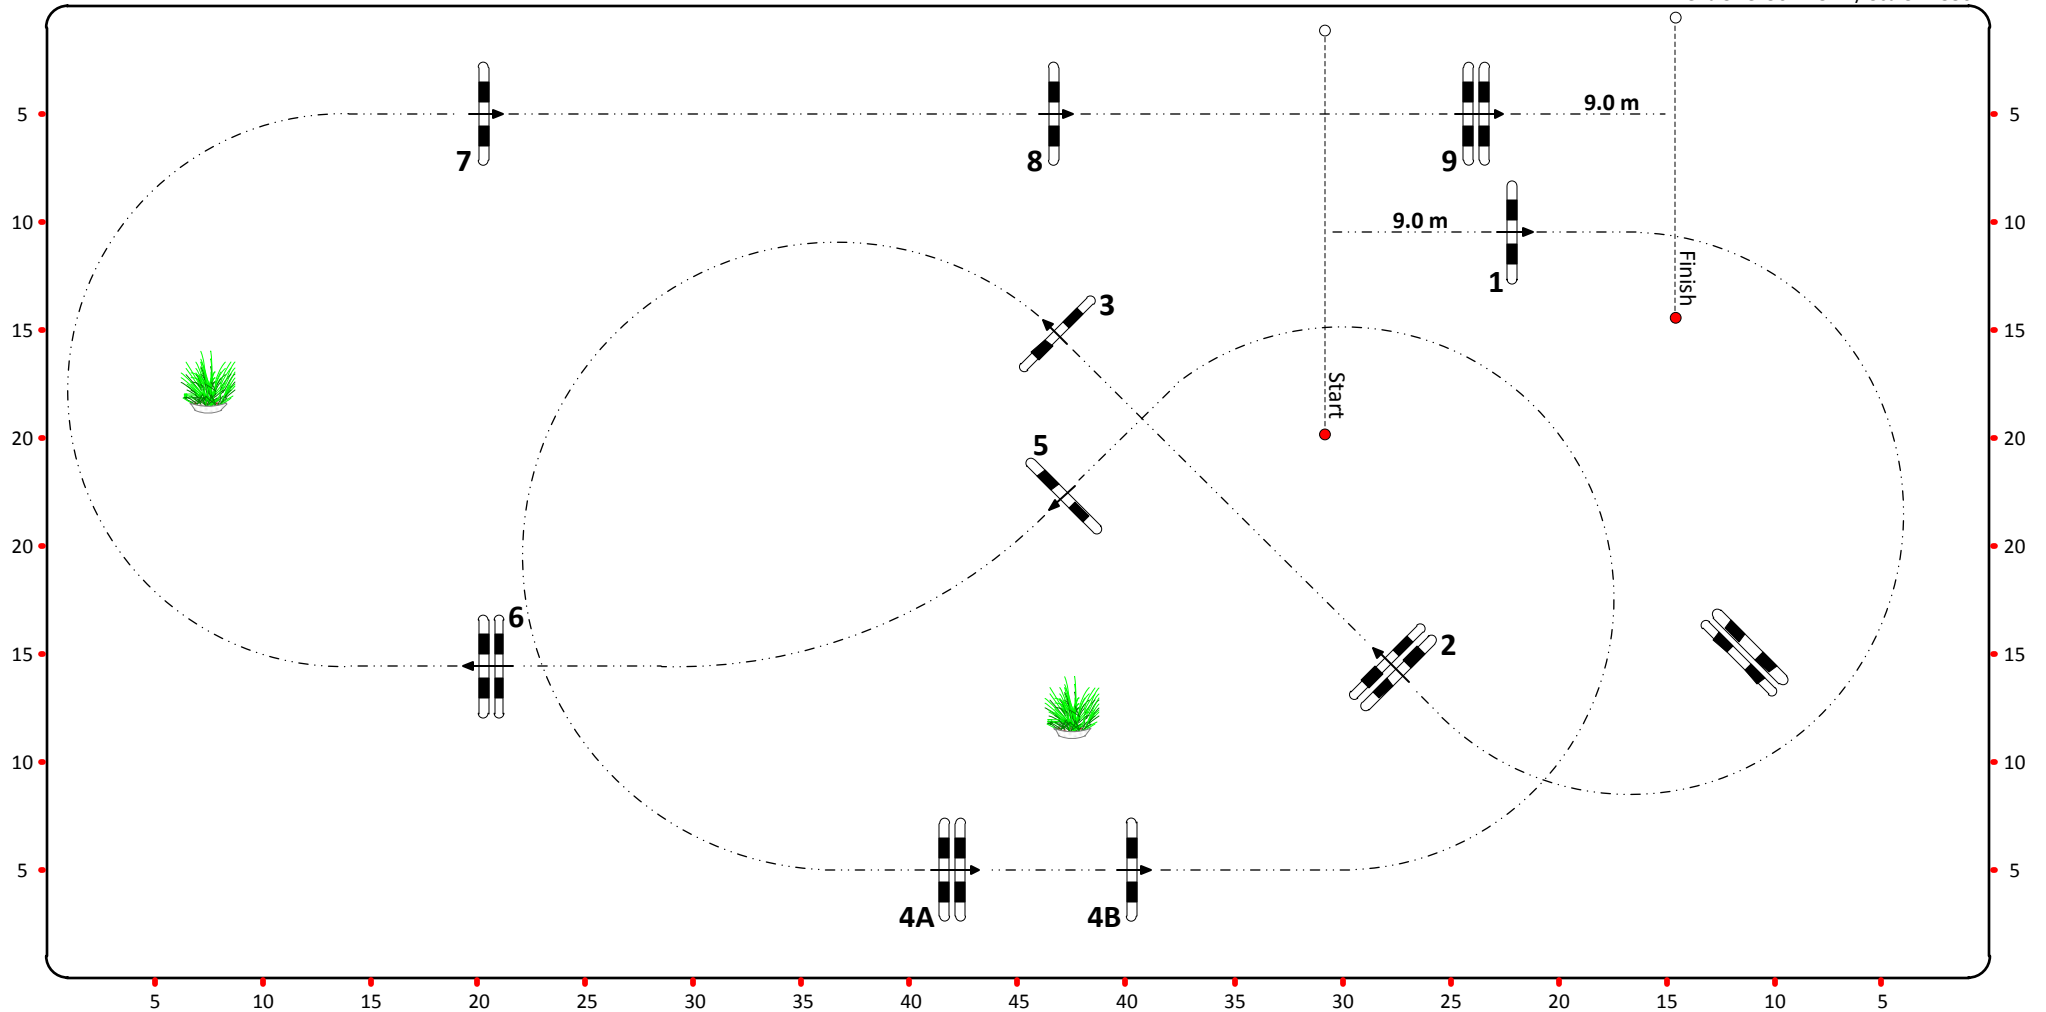

FEI Jumping Children's Classics 2021

Silver Tour

Competition 1

Second Round

Table: A
National RG:
FEI RG / Art. 273.3.3.2
Height: 1,10 m

Speed: 325 m/min
Length: 360 m
Time allowed: 67 sec
Time limit: 134 sec

Obstacles: 9
Efforts: 10
Penalty sec:
Closed combination:

Ramin Shafiee

Ramin Shafiee (IRI)
raminshafiee80@yahoo.com

Arena Size: 90 x 45 m / Scale: 1:350

FEI Jumping Children's Classics 2021

FEI
JUMPING
CHILDREN'S
CLASSICS