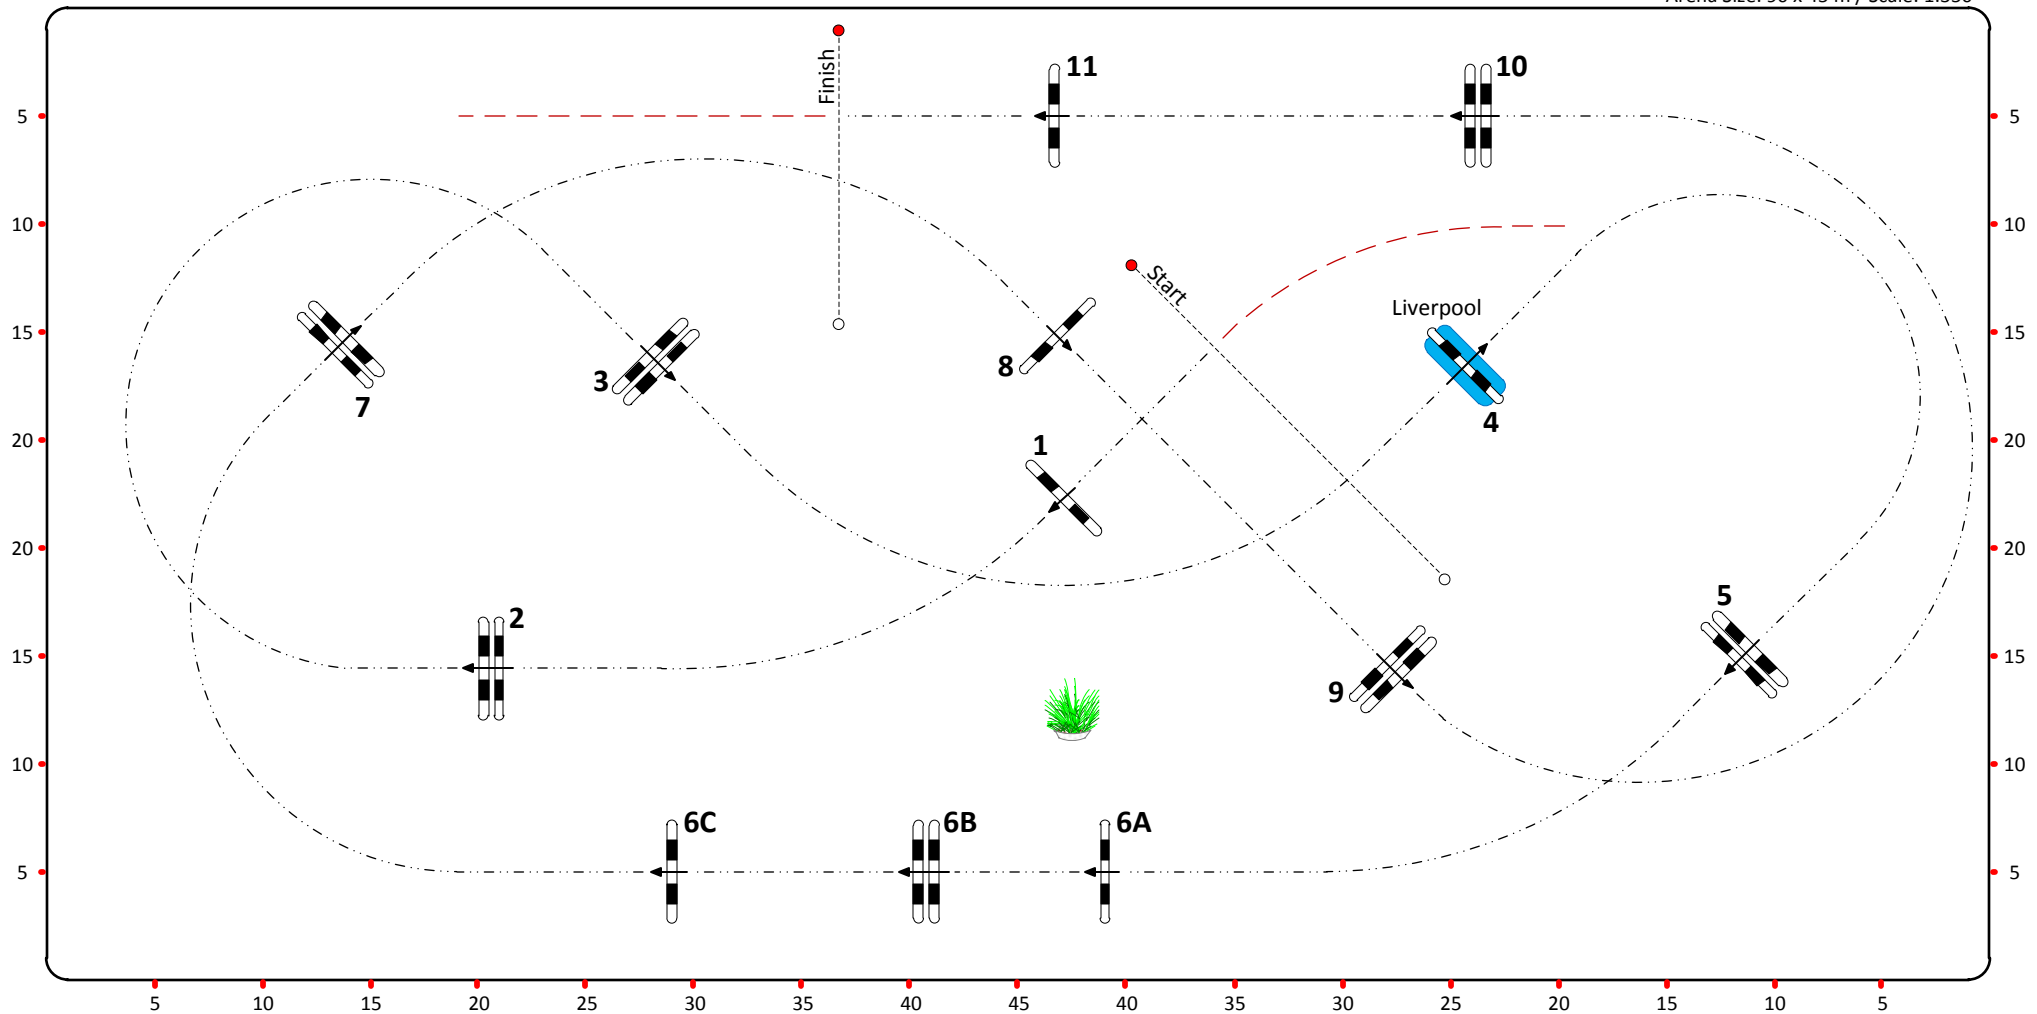

FEI Jumping Children's Classics 2021

Silver Tour

Competition 1

First Round

Table: A
National RG:
FEI RG / Art. 273.3.3.2
Height: 1,05 m

Speed: 325 m/min
Length: 450 m
Time allowed: 84 sec
Time limit: 168 sec

Obstacles: 11
Efforts: 13
Penalty sec:
Closed combination:

Ramin Shafiee

Ramin Shafiee (IRI)
raminshafiee80@yahoo.com

Arena Size: 90 x 45 m / Scale: 1:350

FEI Jumping Children's Classics 2021

FEI
JUMPING
CHILDREN'S
CLASSICS