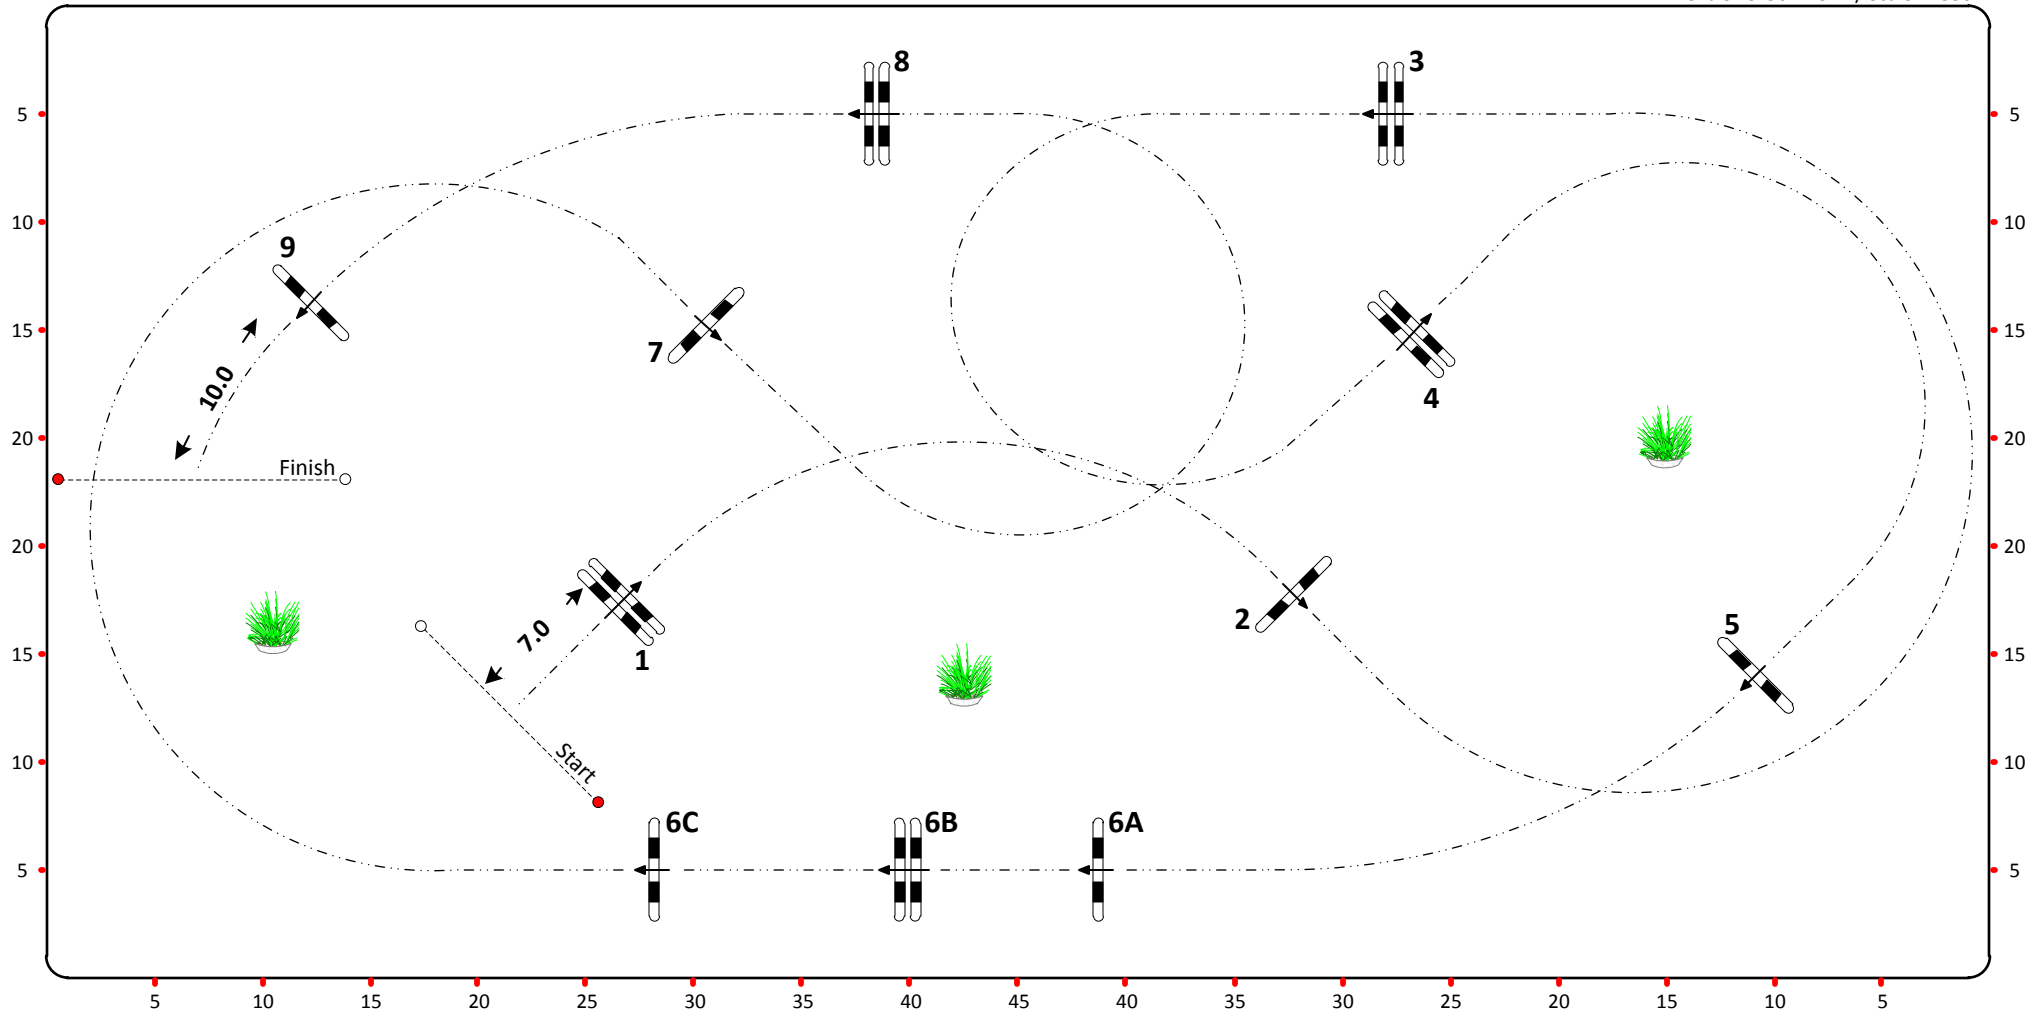

Ramin Shafiee

Ramin Shafiee (IRI)
 raminshafiee80@yahoo.com

Arena Size: 90 x 45 m / Scale: 1:350

FEI Jumping Children's Classics 2020

Gold Tour

Competition 2

First Round

Nr.	Height (cm)	Width (cm)	Obstacles	Materials
1	105	--		2 wings 4 Poles
2	105 - 110	115		4 wings 4 Poles 1 Plank
3	110	--		2 wings 3 Poles 1 Liverpool
4	110	120		4 wings 5 Poles
5	110	--		2 wings 2 Planks 1 Pole
6A	105 - 110	110		4 wings 5 Poles
6B	110	--		2 wings 2 Poles 1 Plank
7	110	120		4 wings 4 Poles
8	110	--		2 wings 2 Poles 1 Gate
9	110	90		4 wings 3 Poles 1 Gate
10A	105	--		2 wings 2 Poles 1 Gate
10B	110	115		4 wings 3 Poles 1 Plank
11	110	120		4 wings 5 Poles

FEI Jumping Children's Classics 2020

Gold Tour

Competition 2

Second Round

Table: A
National RG:
FEI RG / Art. 273.3.3.2
Height: 1,20 m

Speed: 350 m/min
Length: 460 m
Time allowed: 79 sec
Time limit: 158 sec

Obstacles: 9
Efforts: 11
Penalty sec:
Closed combination:

Ramin Shafiee

Ramin Shafiee (IRI)
raminshafiee80@yahoo.com

Arena Size: 90 x 45 m / Scale: 1:350

FEI Jumping Children's Classics 2020

Gold Tour

Competition 2