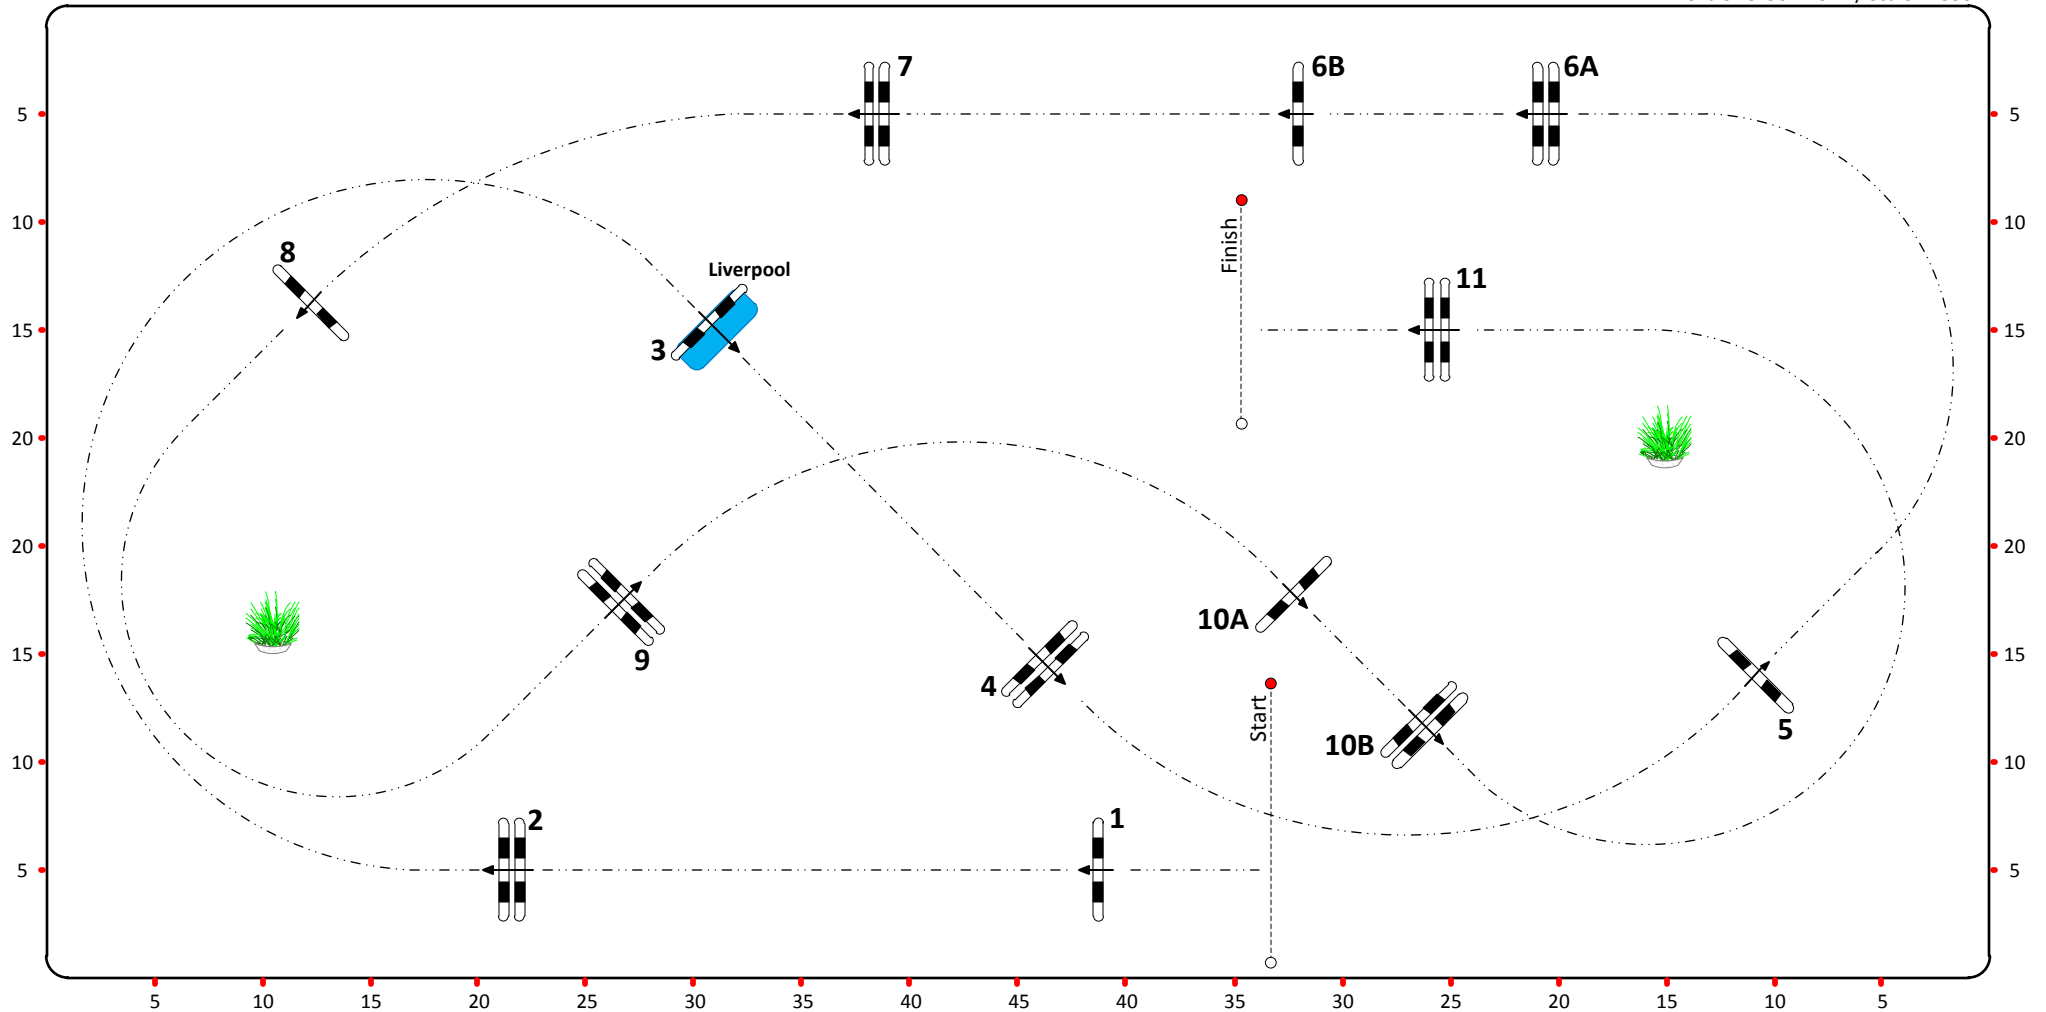

Competition 2

First Round

Table: A
 National RG:
 FEI RG / Art. 273.3.3.2
 Height: 1,10 m

Speed: 350 m/min
 Length: 450 m
 Time allowed: 78 sec
 Time limit: 156 sec

Obstacles: 11
 Efforts: 13
 Penalty sec:
 Closed combination:

Ramin Shafiee

Ramin Shafiee (IRI)
 raminshafiee80@yahoo.com

Arena Size: 90 x 45 m / Scale: 1:350

FEI Jumping Children's Classics 2020

Gold Tour

Competition 2

First Round

Nr.	Height (cm)	Width (cm)	Obstacles	Materials
1	105	--		2 wings 4 Poles
2	105 - 110	115		4 wings 4 Poles 1 Plank
3	110	--		2 wings 3 Poles 1 Liverpool
4	110	120		4 wings 5 Poles
5	110	--		2 wings 2 Planks 1 Pole
6A	105 - 110	110		4 wings 5 Poles
6B	110	--		2 wings 2 Poles 1 Plank
7	110	120		4 wings 4 Poles
8	110	--		2 wings 2 Poles 1 Gate
9	110	90		4 wings 3 Poles 1 Gate
10A	105	--		2 wings 2 Poles 1 Gate
10B	110	115		4 wings 3 Poles 1 Plank
11	110	120		4 wings 5 Poles

FEI Jumping Children's Classics 2020

Gold Tour

Competition 2

Second Round

Table: A
National RG:
FEI RG / Art. 273.3.3.2
Height: 1,20 m

Speed: 350 m/min
Length: 460 m
Time allowed: 79 sec
Time limit: 158 sec

Obstacles: 9
Efforts: 11
Penalty sec:
Closed combination:

Ramin Shafiee

Ramin Shafiee (IRI)
raminshafiee80@yahoo.com

Arena Size: 90 x 45 m / Scale: 1:350

FEI Jumping Children's Classics 2020

Gold Tour

Competition 2