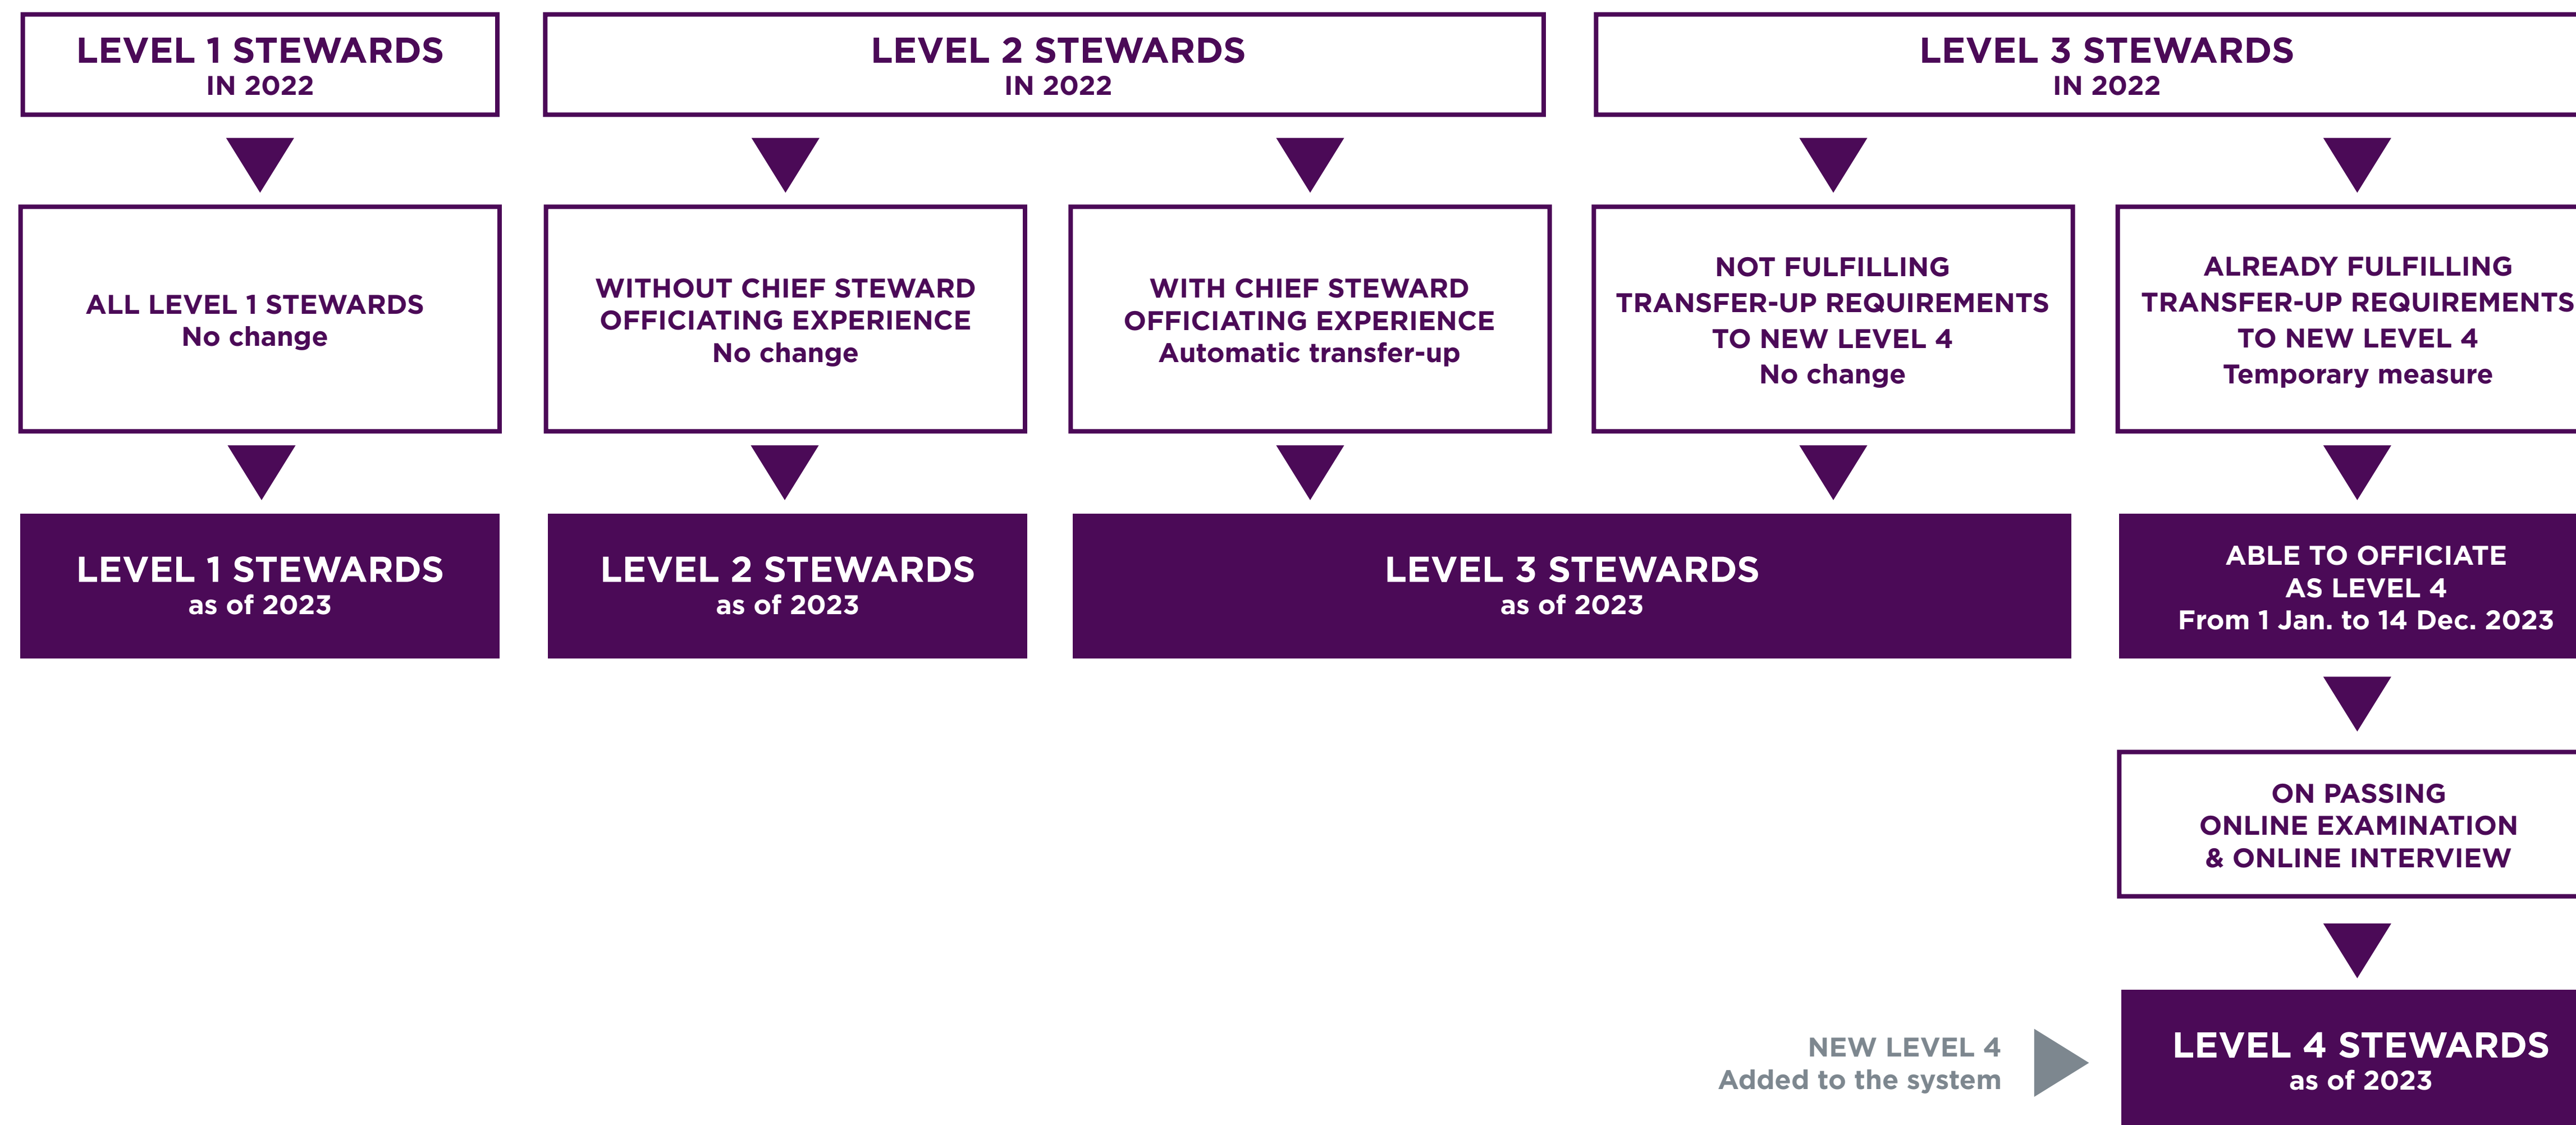

FEI™ PARA DRESSAGE

TRANSITION DOCUMENT

Judges - Stewards - Classifiers

Effective 01.01.2023

Updated 26.10.2022

FEI Para Dressage Judges

Level changes effective on 1 January 2023

FEI Para Dressage Stewards

Level changes effective on 1 January 2023

FEI Para Equestrian Classifiers

Level changes effective on 1 January 2023