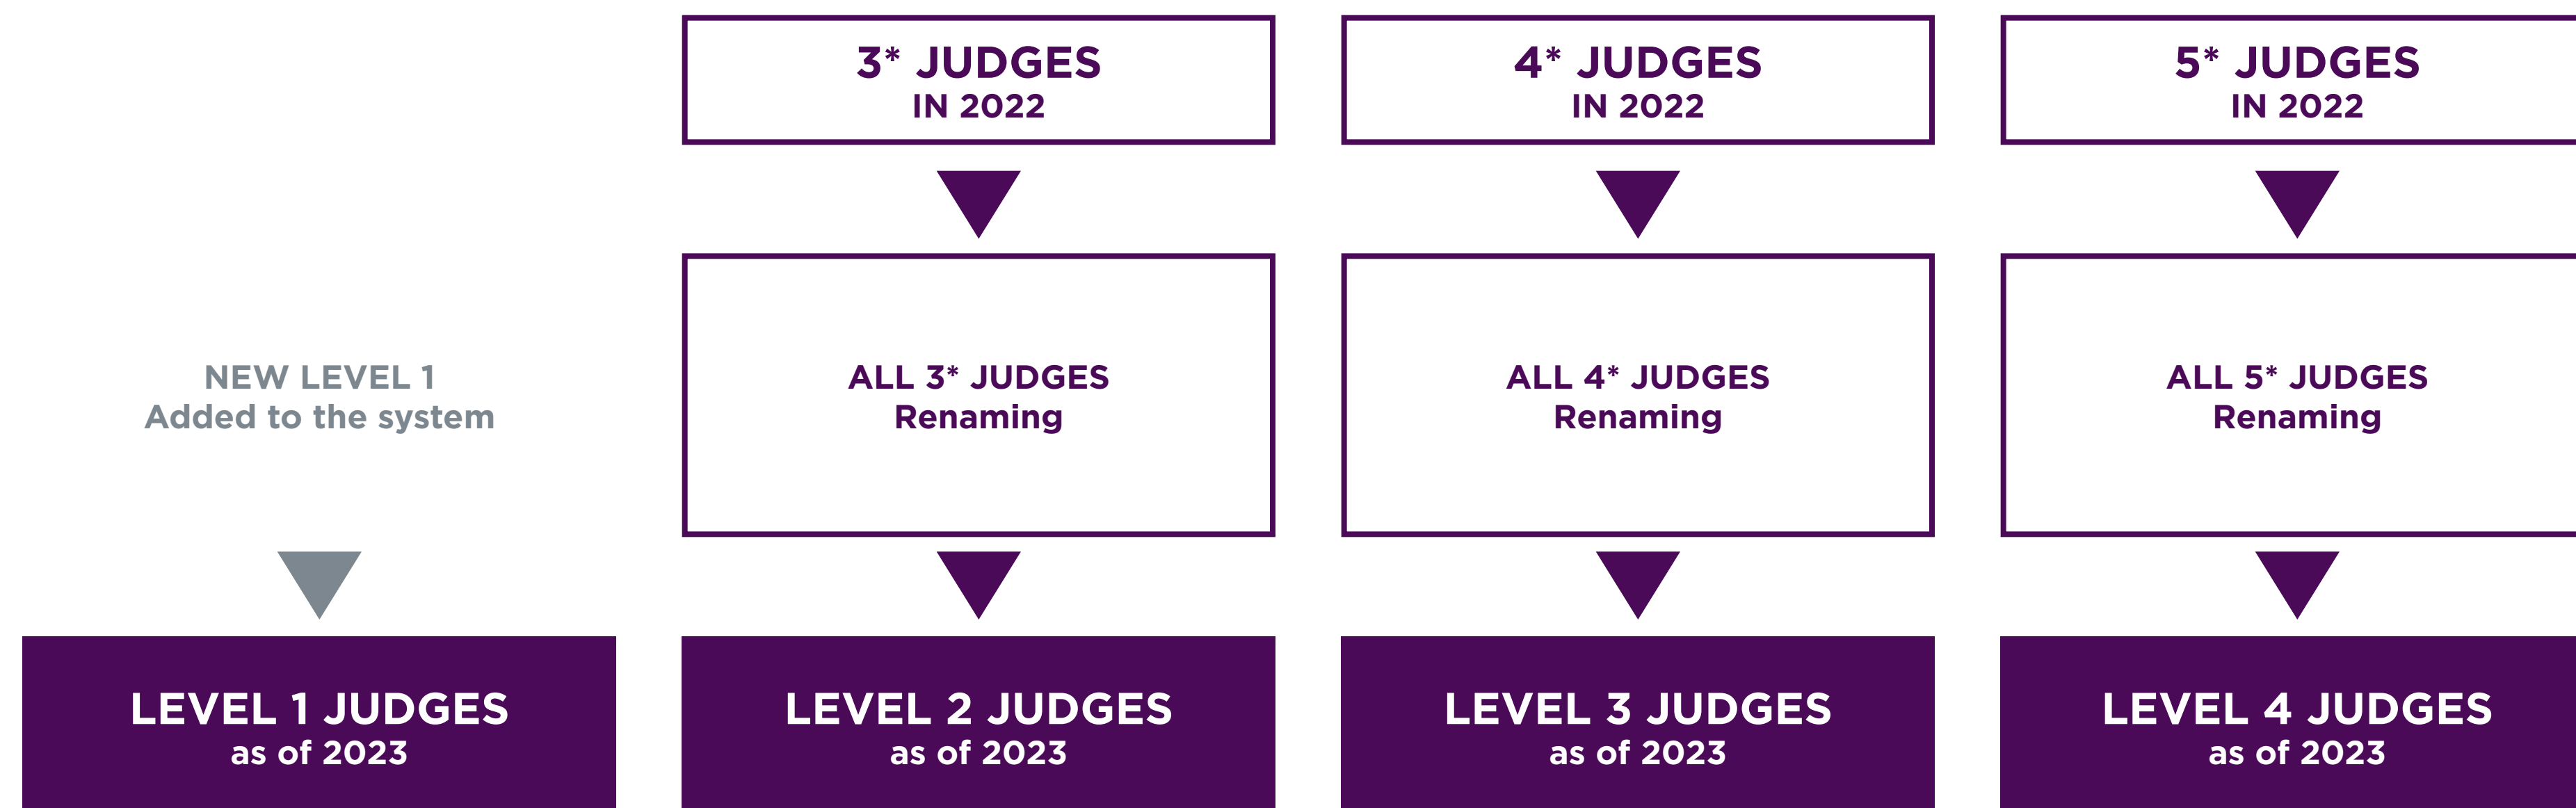

FEI™ PARA DRESSAGE

TRANSITION DOCUMENT

Judges - Stewards - Classifiers

Effective 01.01.2023

Updated 26.10.2022

FEI Para Dressage Judges

Level changes effective on 1 January 2023

FEI Para Dressage Stewards

Level changes effective on 1 January 2023

FEI Para Equestrian Classifiers

Level changes effective on 1 January 2023