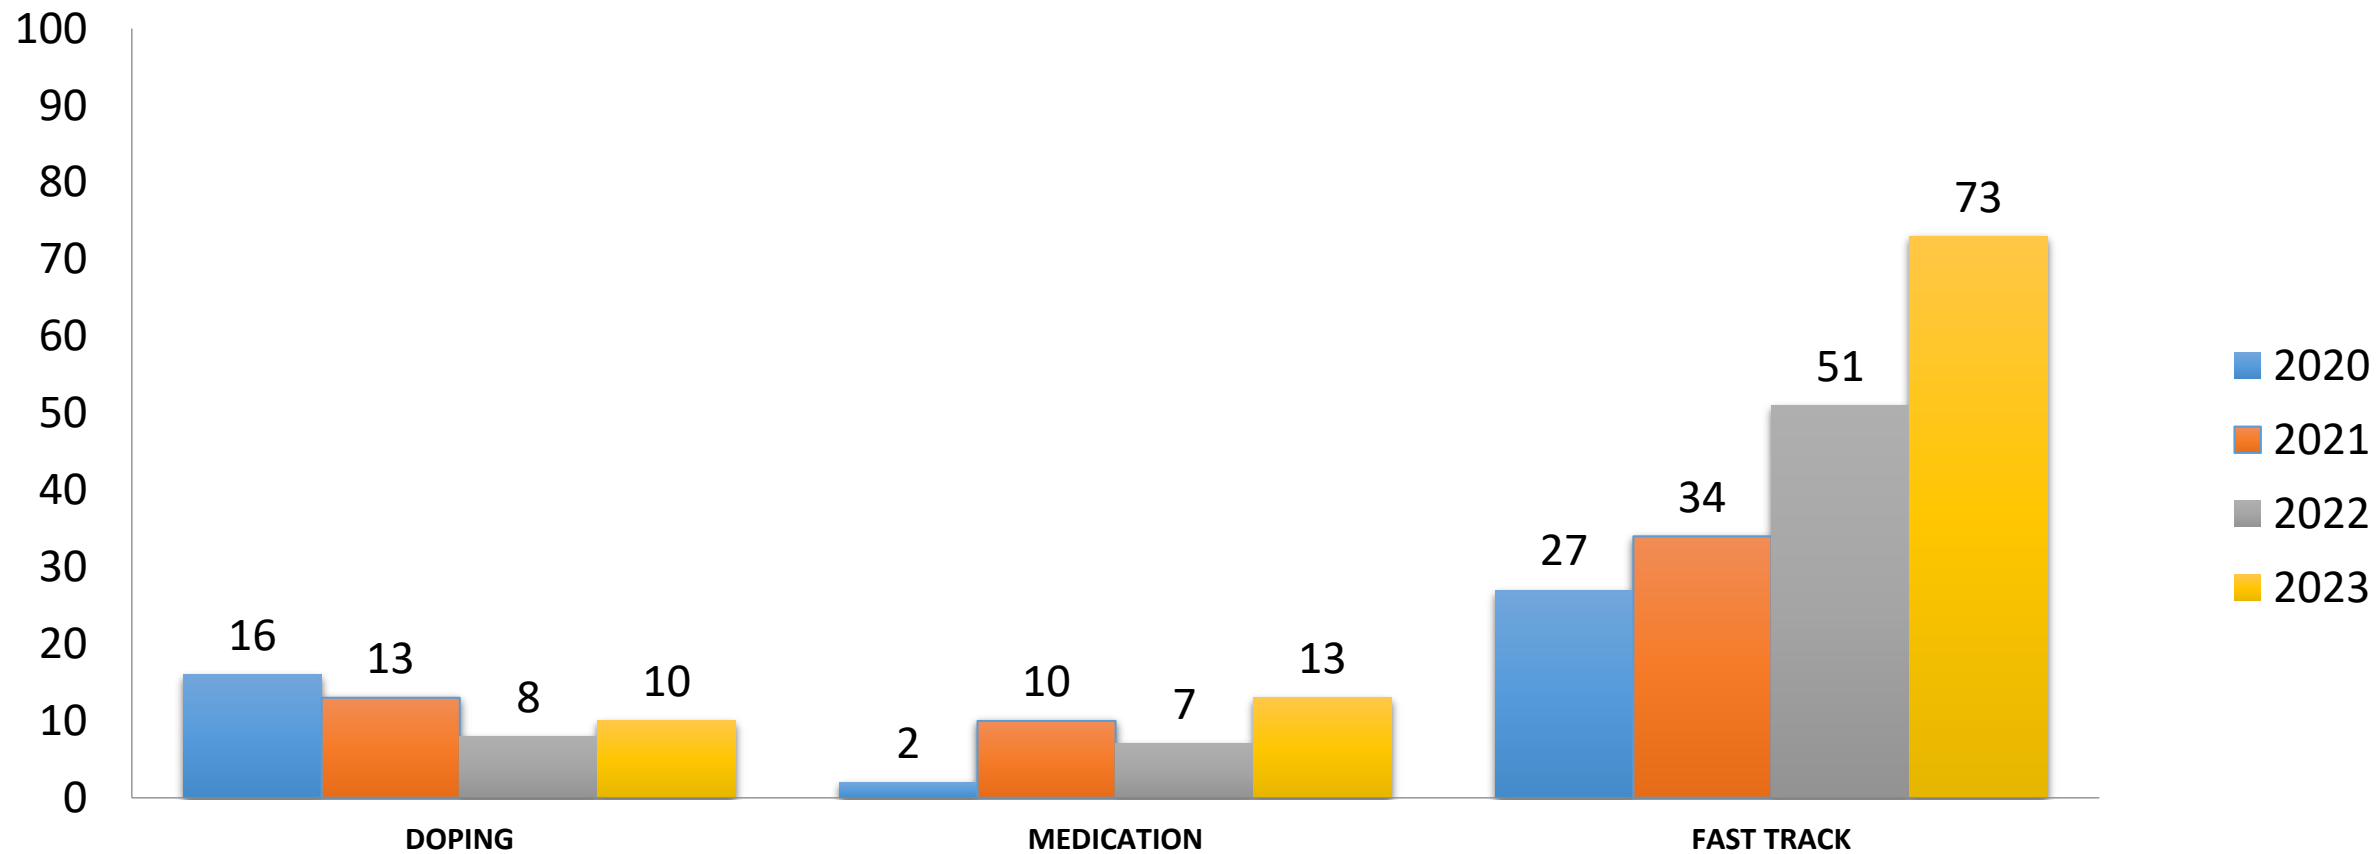

	2021	2022	2023*
Total nr of examinations	494	2283	2656
Shows with LSC	4	15	19 (2)
Positive cases	1	1	3

*Until 9 November 2023

EQUINE ANTI-DOPING & CONTROLLED MEDICATION – TOTAL CASES

EQUINE ANTI-DOPING AND CONTROLLED MEDICATION CASES