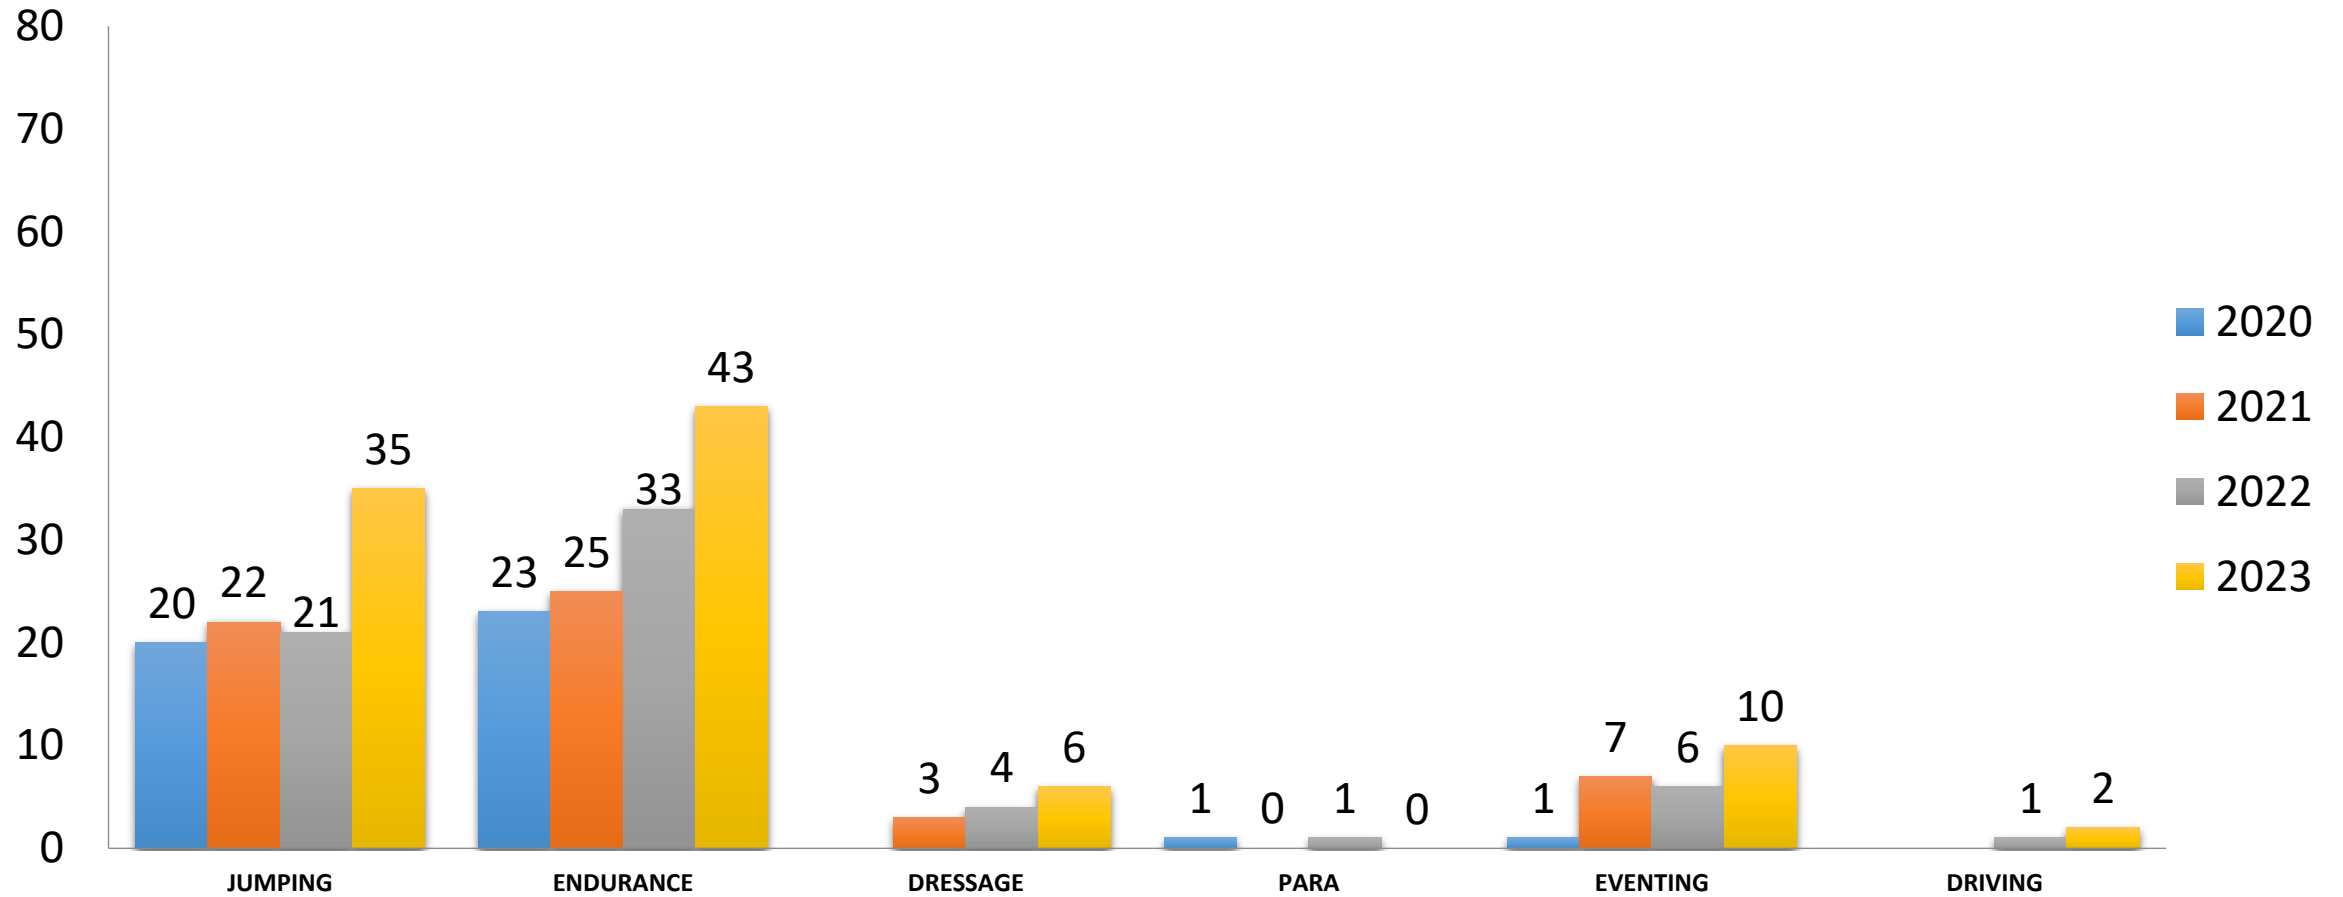

EQUINE ANTI-DOPING AND CONTROLLED MEDICATION CASES BY DISCIPLINE