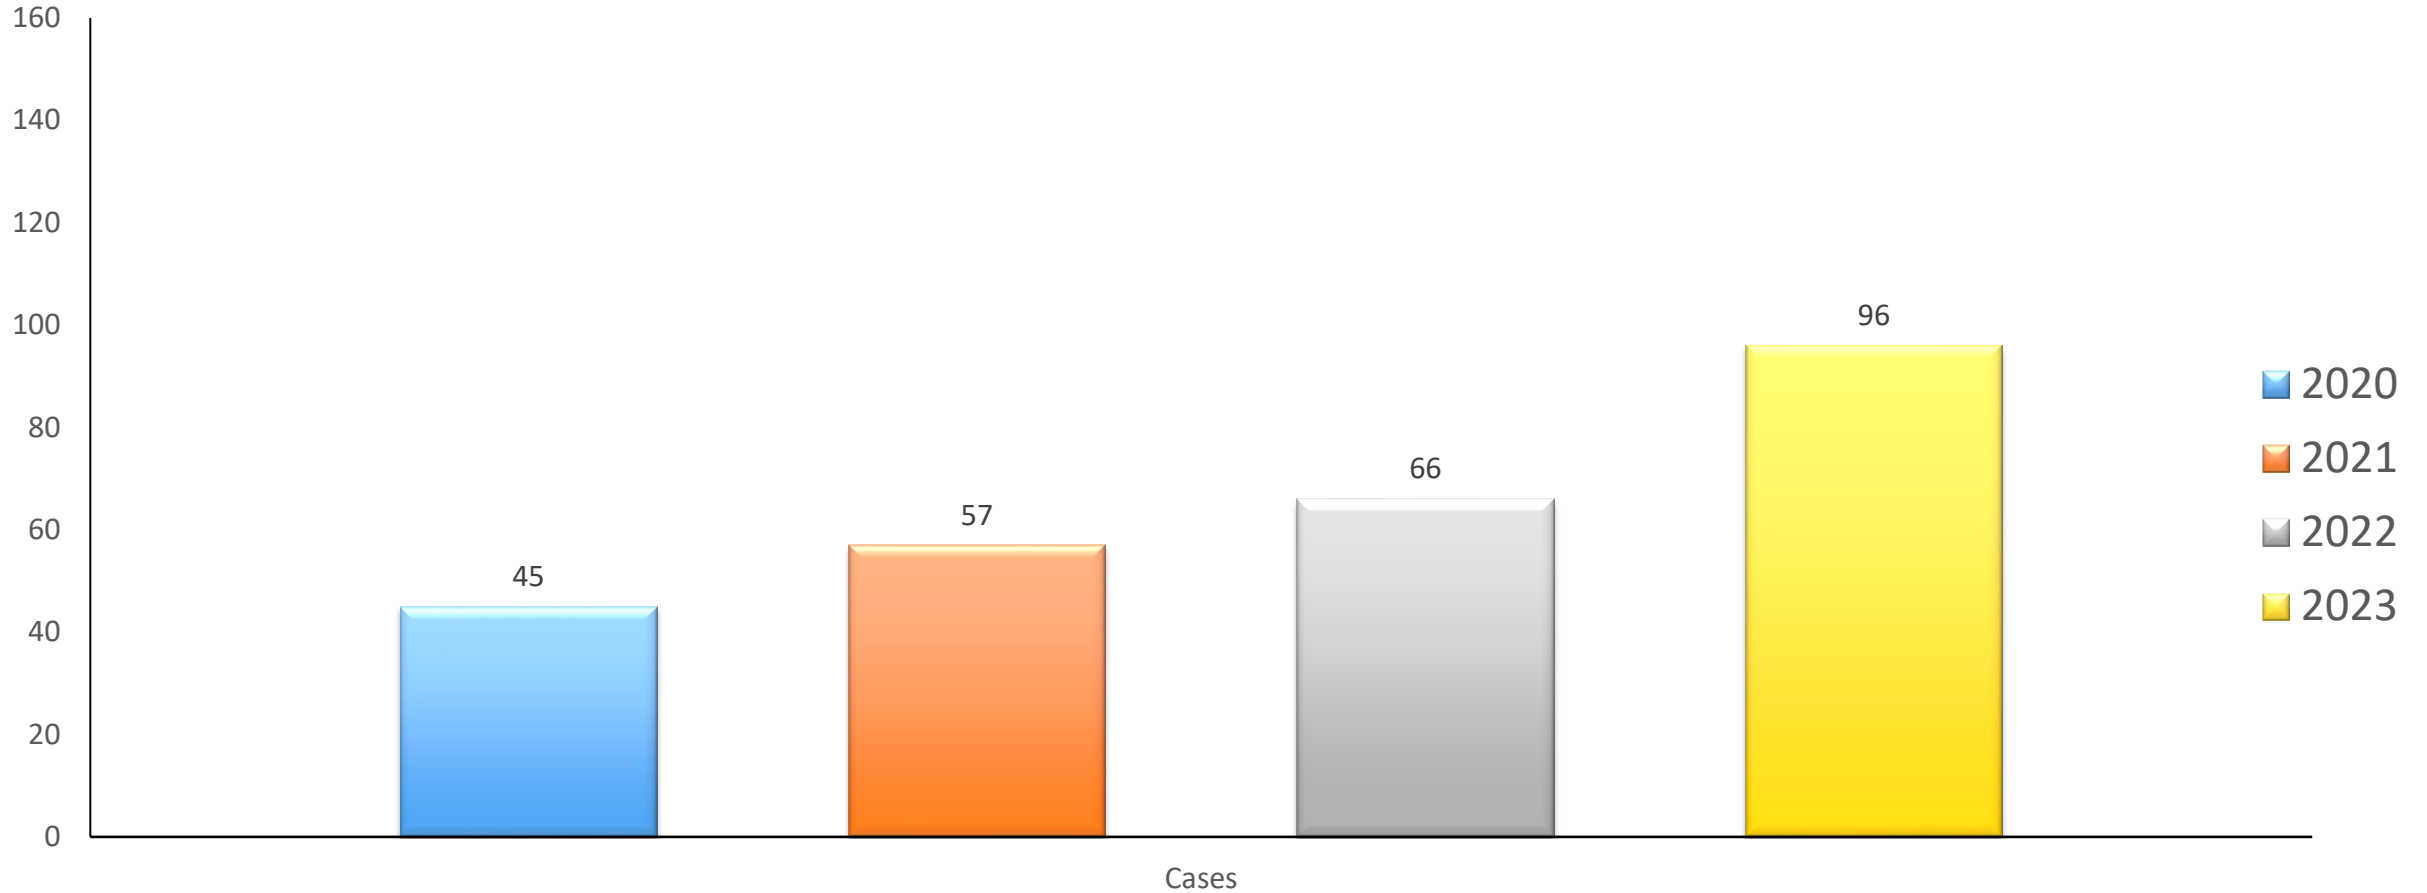

EQUINE ANTI-DOPING & CONTROLLED MEDICATION – TOTAL CASES