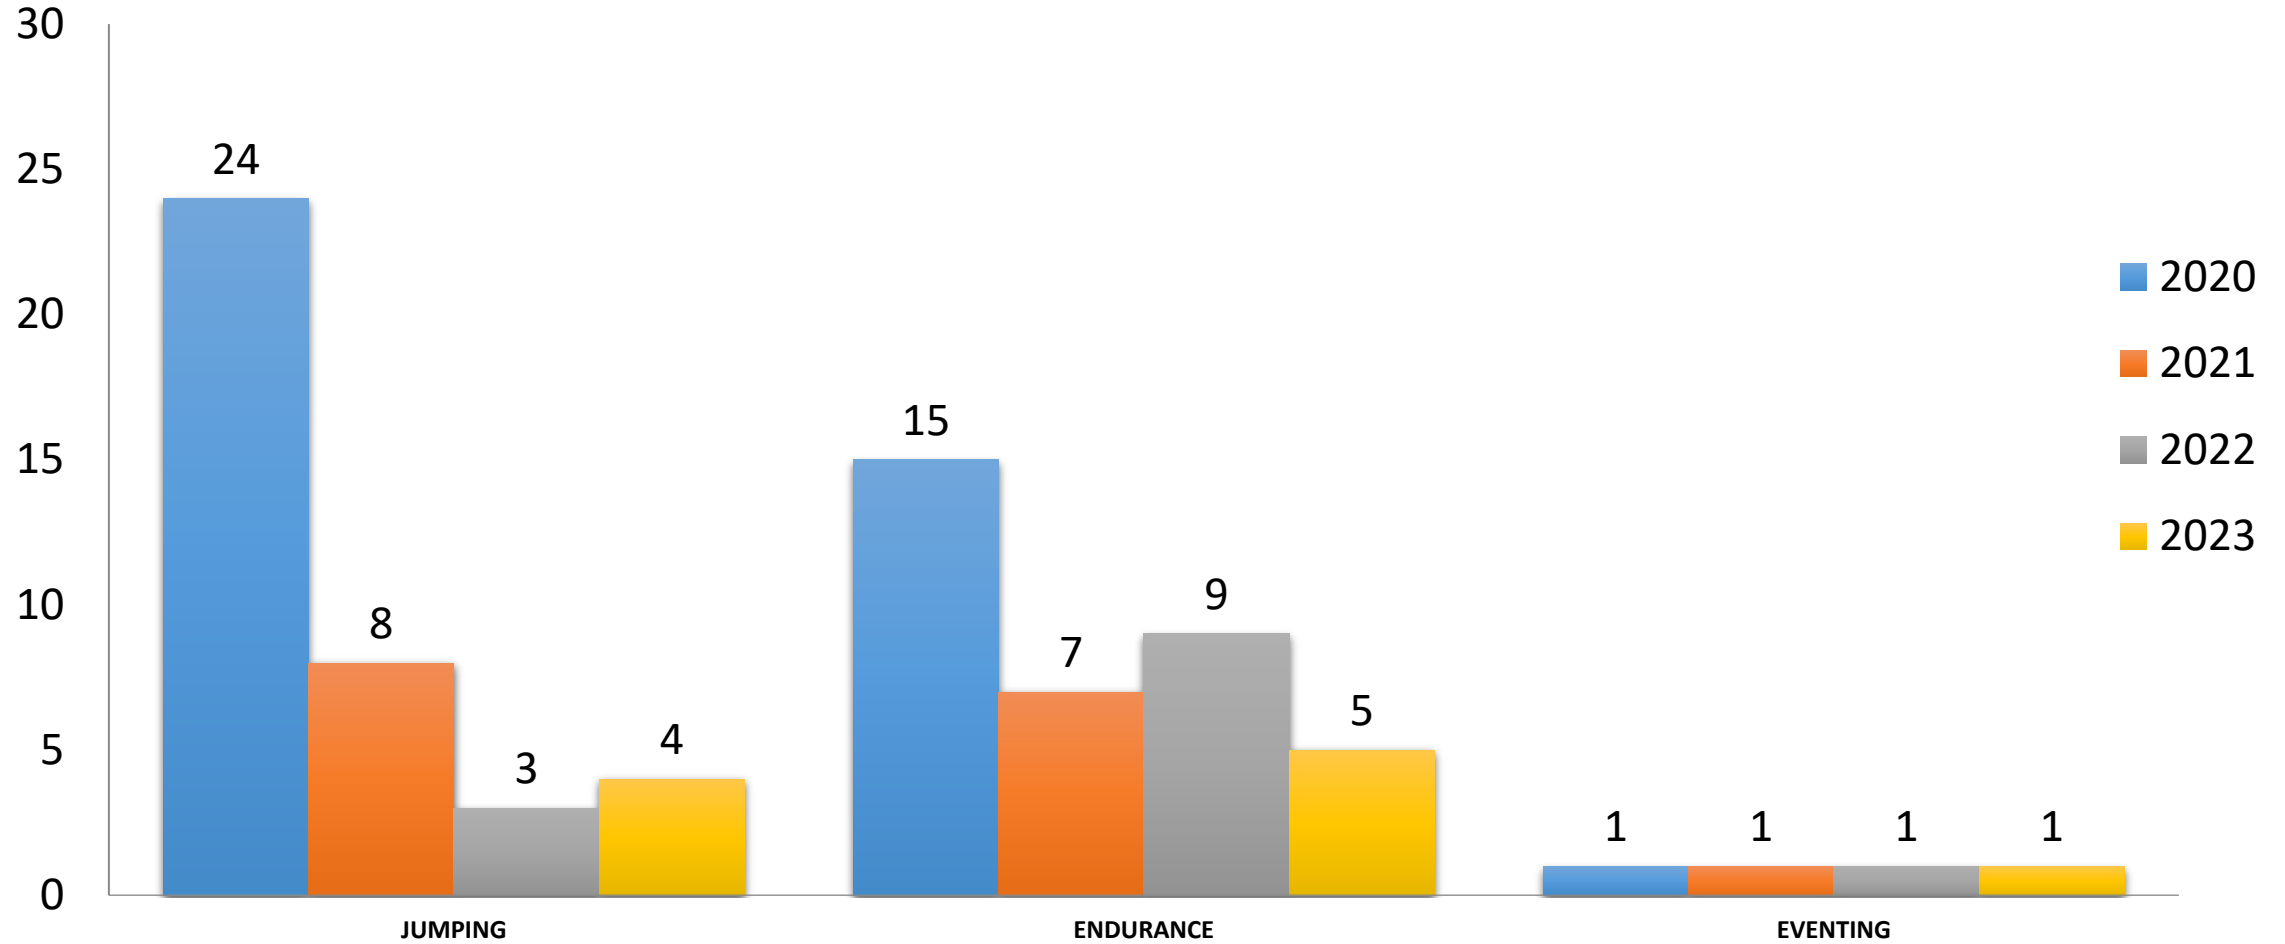

EQUINE DOPING CASES BY DISCIPLINE