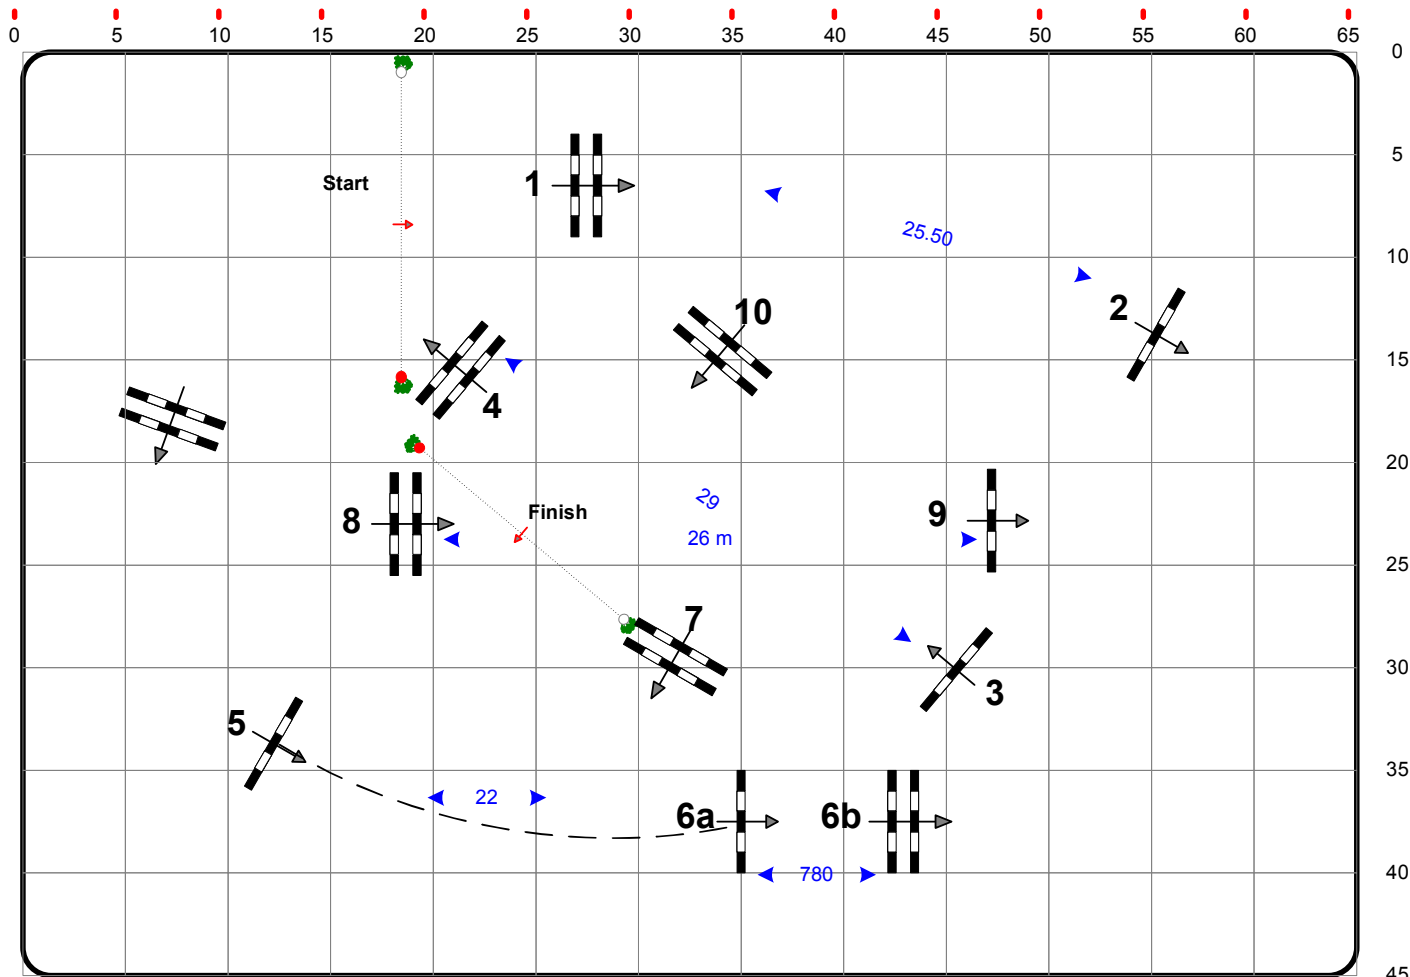

# FEI World Jumping Challenge 2014

Category B Competition 2

Competition over two rounds 2 nd Round

Table: A  
National RG:  
FEI RG / Art. 273.3.3  
Height: 1,10 m

Speed: 325 m/min  
Length: 400 m  
Time allowed: 74 sec  
Time limit: 148 sec

Obstacles: 10  
Efforts: 11  
Penalty sec:  
Closed combination:

*Santiago Varela  
Isabel Cañete  
(Spain)*