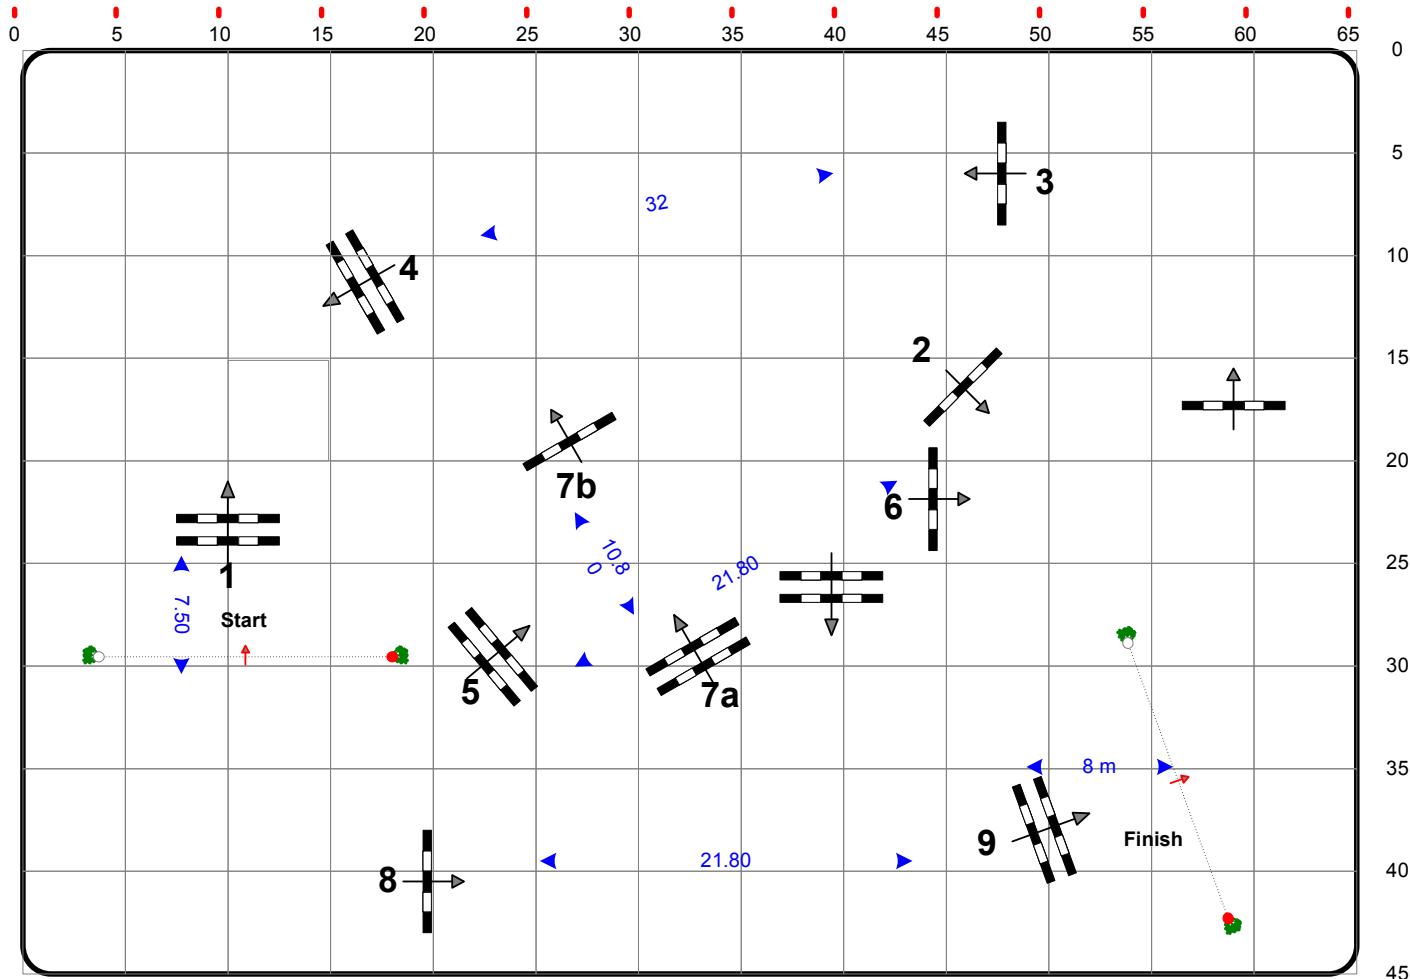

# FEI World Jumping Challenge 2014

Category B Competition 1

Competition over two rounds 2 nd Round

Table: A  
National RG:  
FEI RG / Art. 273.3.3  
Height: 1,10 m

Speed: 325 m/min  
Length: 390 m  
Time allowed: 72 sec  
Time limit: 144 sec

Obstacles: 9  
Efforts: 10  
Penalty sec:  
Closed combination:

Santiago Varela  
Isabel Cañete

( Spain )