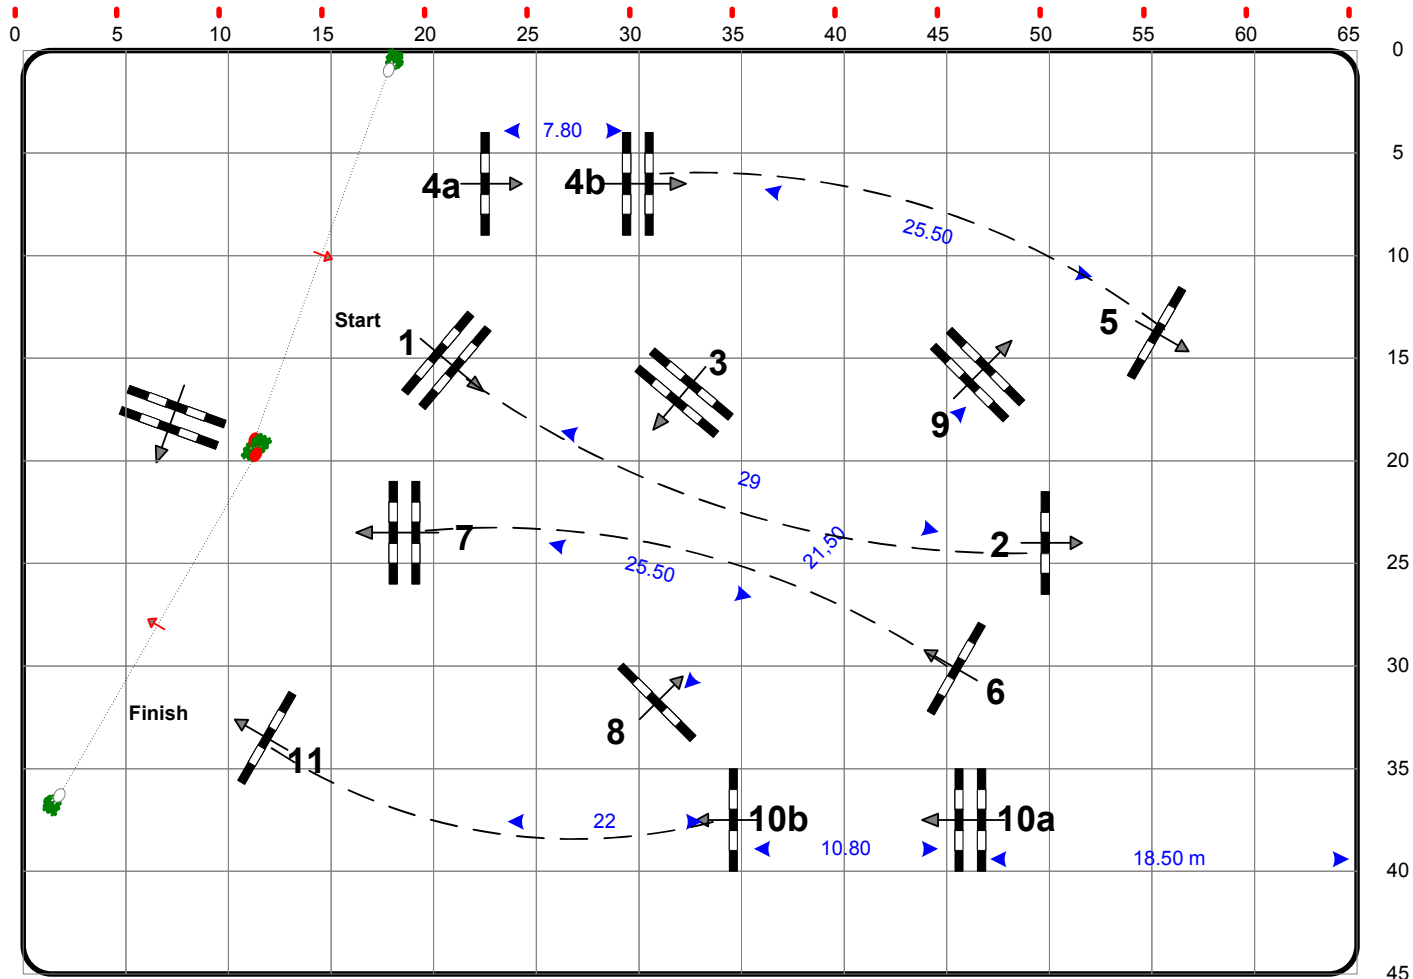

FEI World Jumping Challenge 2014

Category B Competition 2

Competition over two rounds 1 st Round

Table: A
National RG:
FEI RG / Art. 273.3.3
Height: 1,10 m

Speed: 325 m/min
Length: 460 m
Time allowed: 85 sec
Time limit: 170 sec

Obstacles: 11
Efforts: 13
Penalty sec:
Closed combination:

*Santiago Varela
Isabel Cañete
(Spain)*