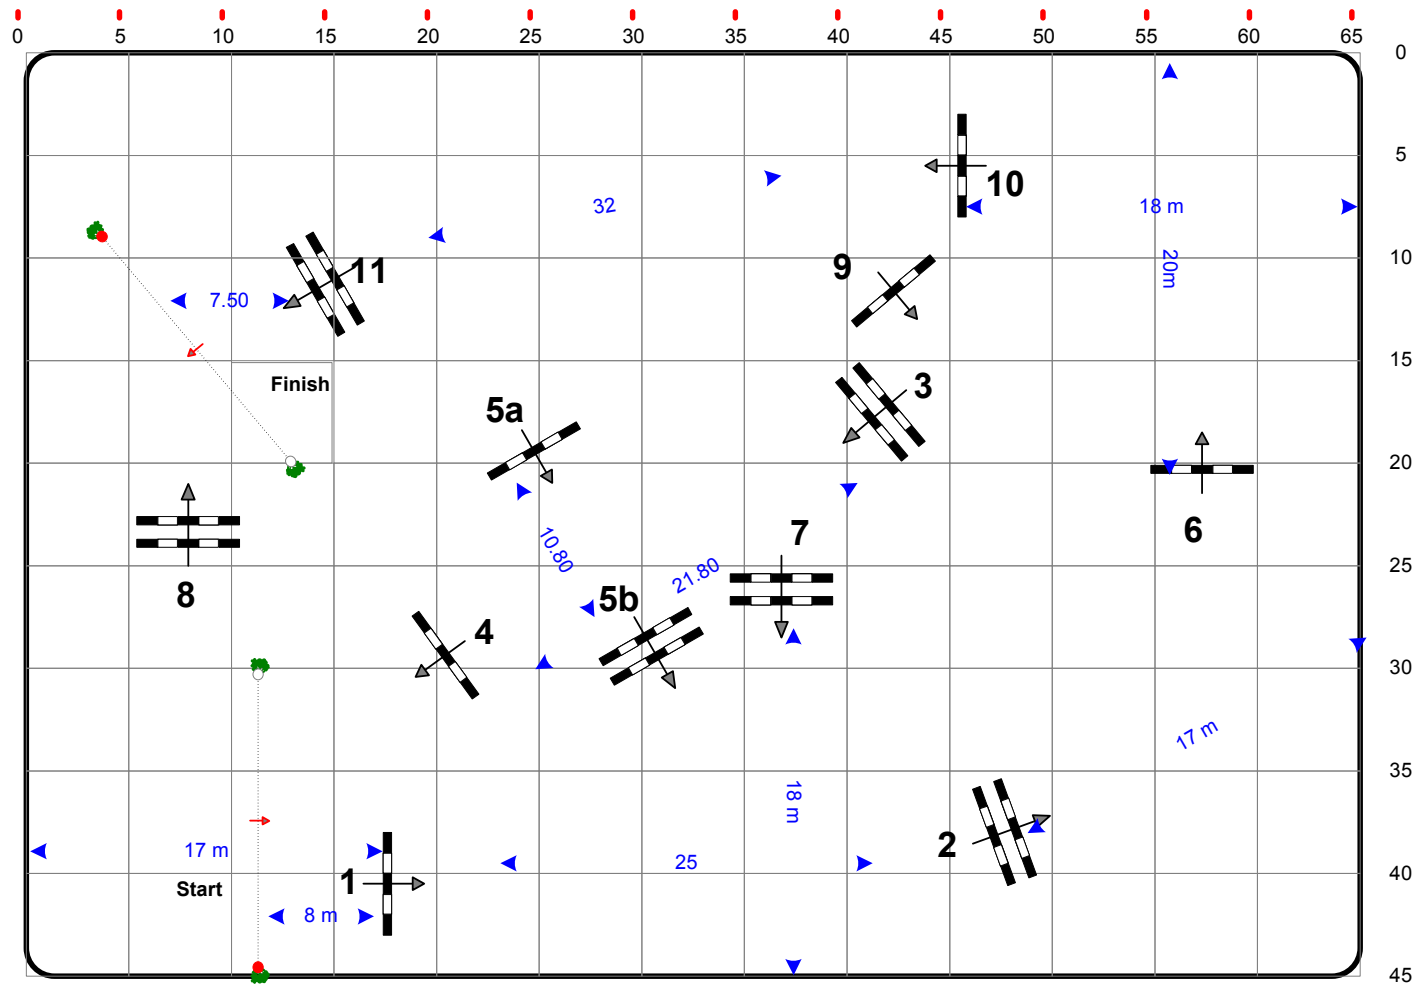

FEI World Jumping Challenge 2014

Category B Competition 1

Competition over two rounds 1st Round

Table: A
National RG:
FEI RG / Art. 273.3.3
Height: 1,10 m

Speed: 325 m/min
Length: 500 m
Time allowed: 93 sec
Time limit: 186 sec

Obstacles: 11
Efforts: 12
Penalty sec:
Closed combination:

*Santiago Varela
Isabel Caffete
(Spain)*