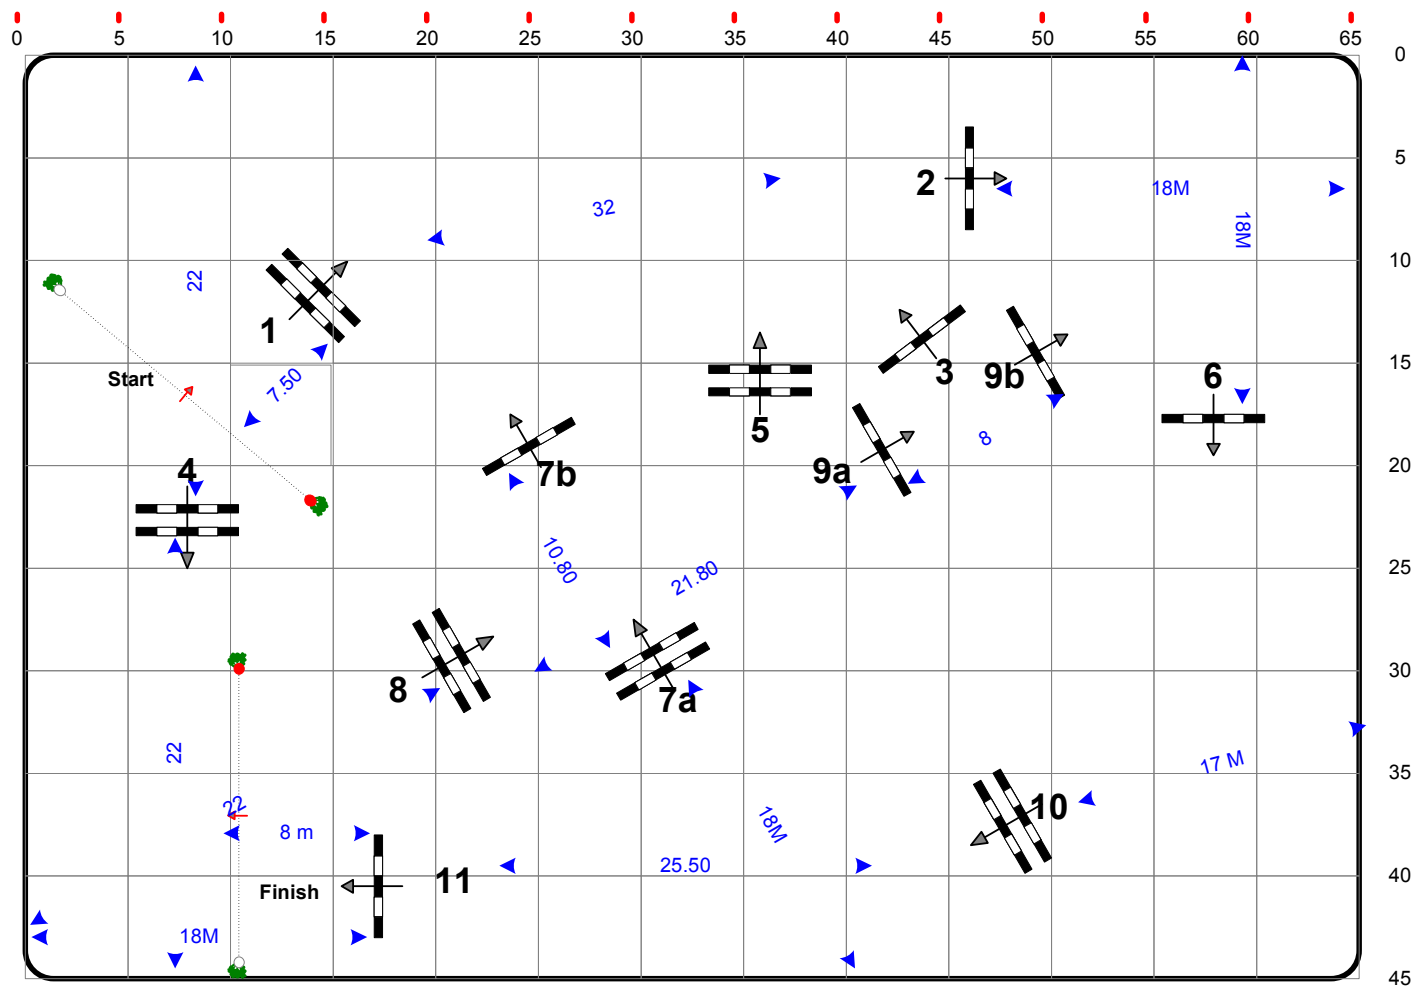

# FEI World Jumping Challenge 2014

Category A Competition 1

Competition over two rounds 1st Round

Table: A  
National RG:  
FEI RG / Art. 273.3.3  
Height: 1,20 m

Speed: 350 m/min  
Length: 490 m  
Time allowed: 84 sec  
Time limit: 168 sec

Obstacles: 11  
Efforts: 12  
Penalty sec:  
Closed combination:

*Santiago Varela  
Isabel Cañete  
(Spain)*