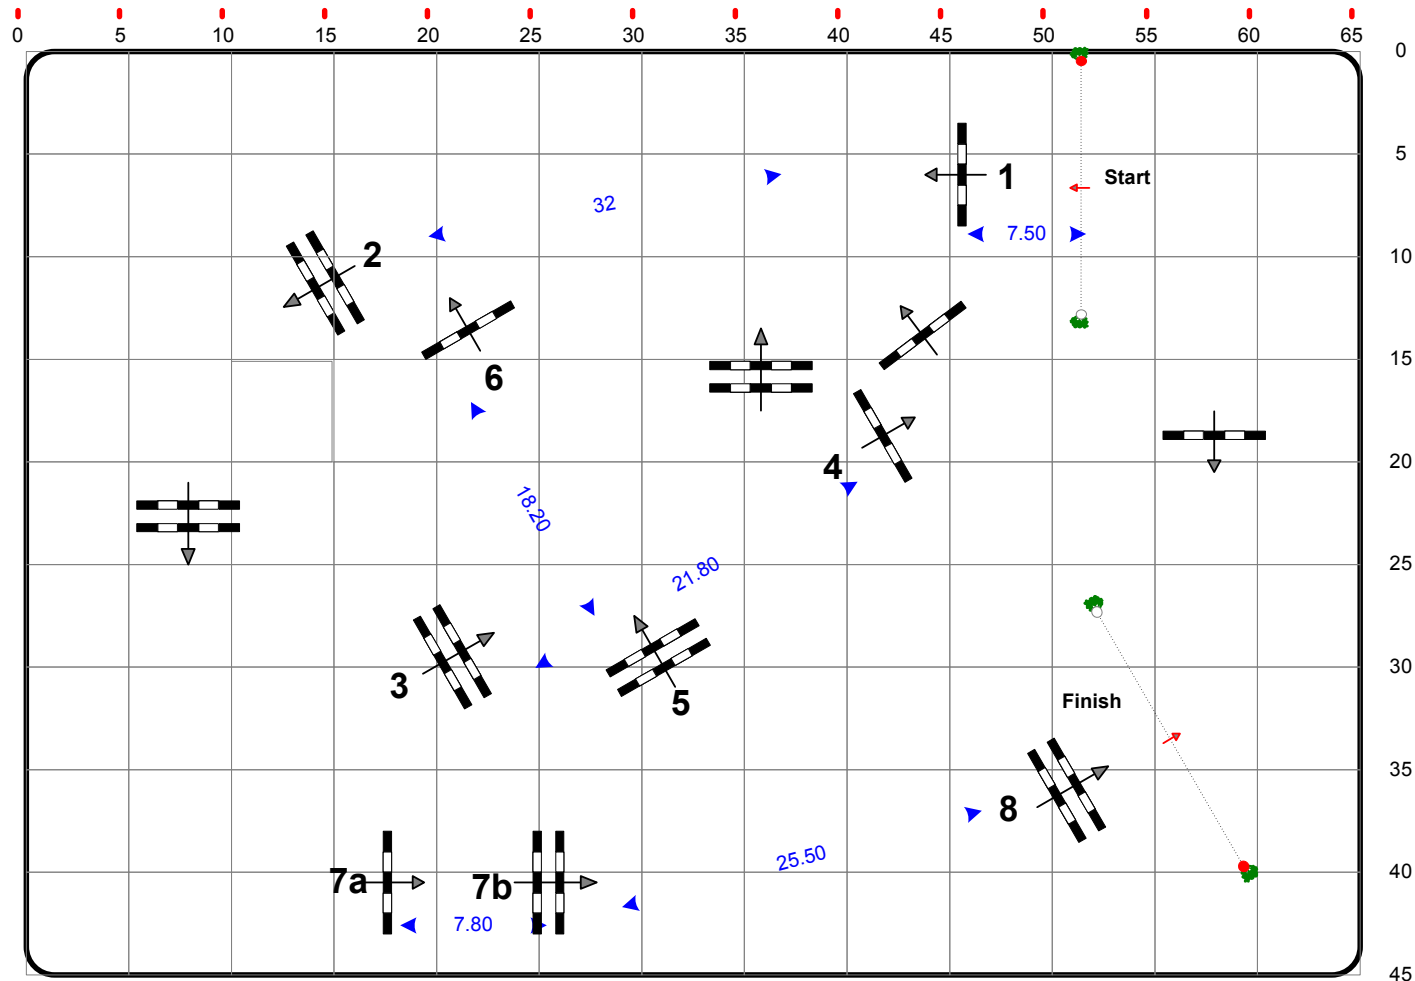

# FEI World Jumping Challenge 2014

Category A Competition 1

Competition over two rounds 2nd Round

Table: A  
National RG:  
FEI RG / Art. 273.3.3  
Height: 1,20 m

Speed: 350 m/min  
Length: 300 m  
Time allowed: 52 sec  
Time limit: 104 sec

Obstacles: 8  
Efforts: 9  
Penalty sec:  
Closed combination:

*Santiago Varela  
Isabel Cañete  
(Spain)*