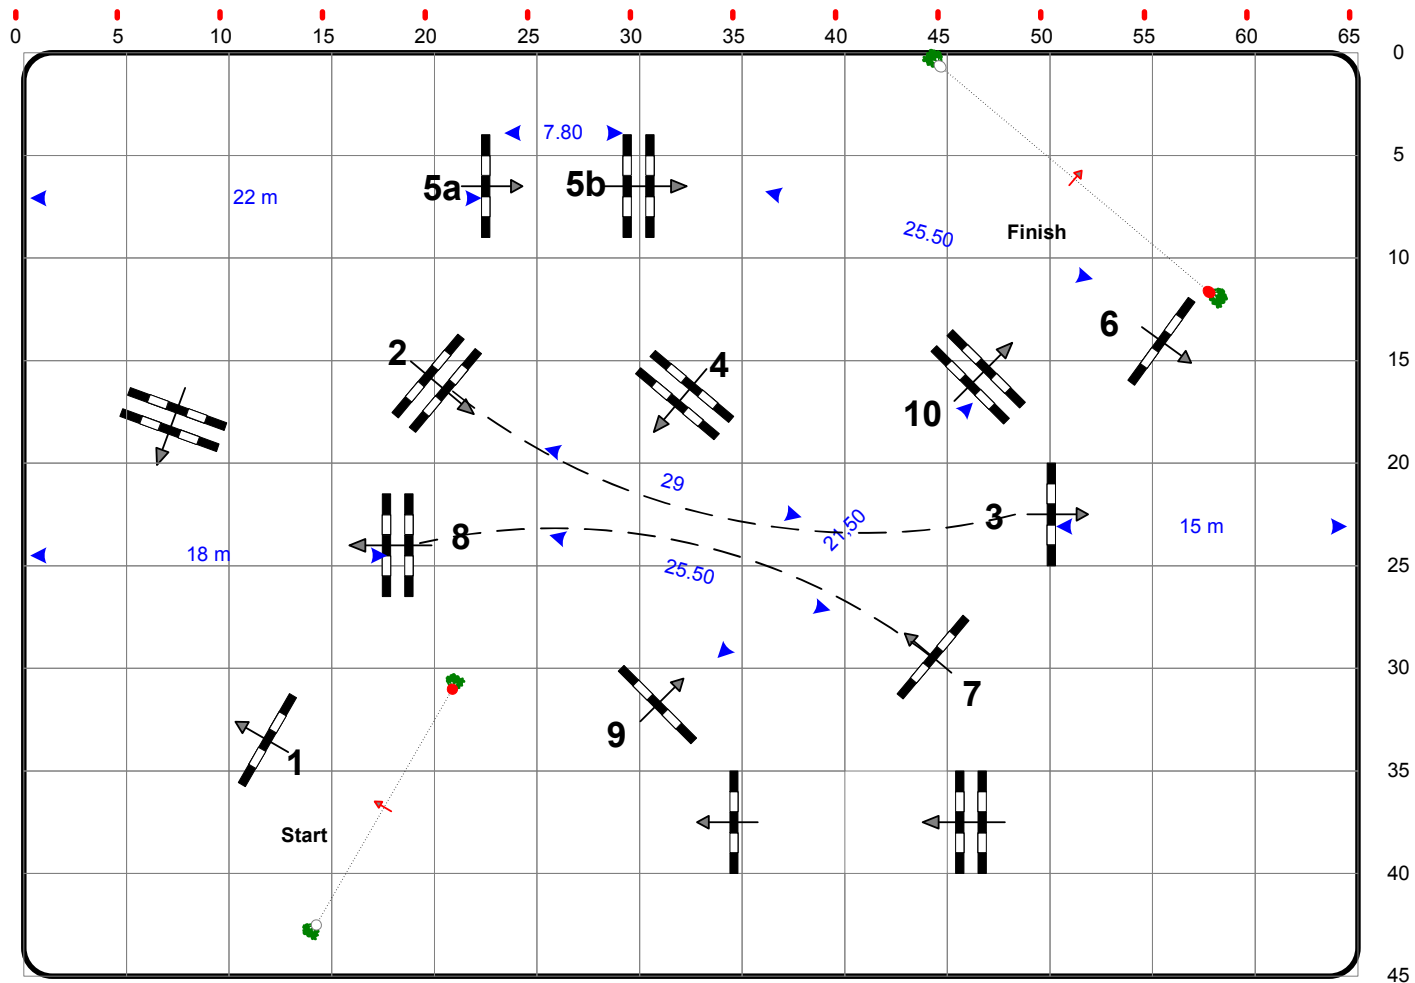

# FEI World Jumping Challenge 2014

Category A Competition 2

Competition over two rounds 2 nd Round

Table: A  
National RG:  
FEI RG / Art. 273.3.3  
Height: 1,20 m

Speed: 350 m/min  
Length: 400 m  
Time allowed: 69 sec  
Time limit: 138 sec

Obstacles: 10  
Efforts: 11  
Penalty sec:  
Closed combination:

*Santiago Varela  
Isabel Cañete  
( Spain )*