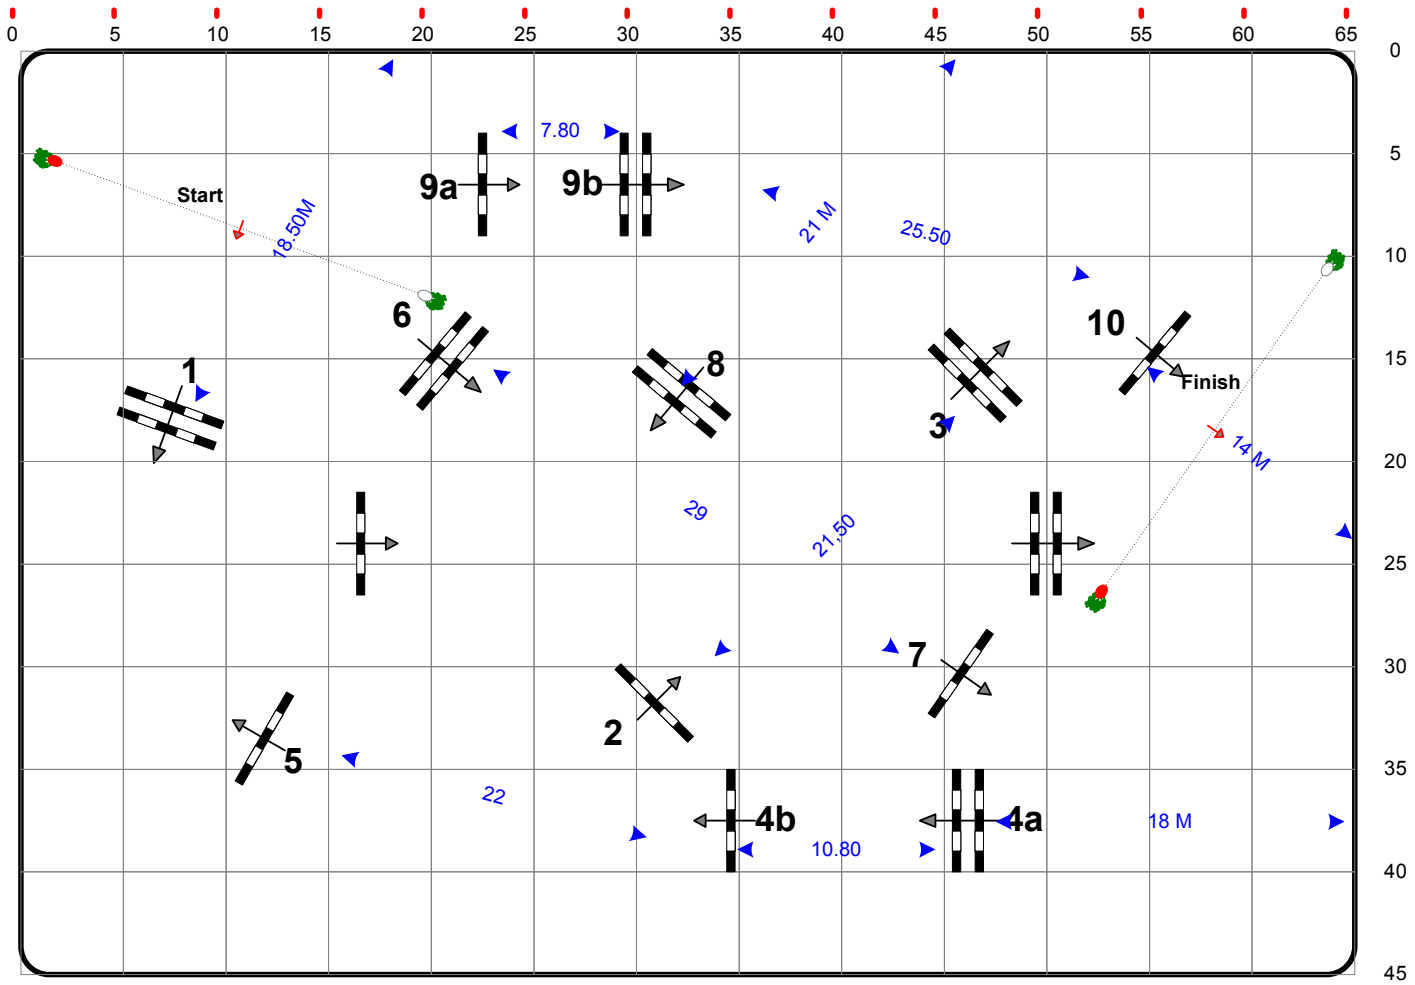

# FEI World Jumping Challenge 2014

Category A Competition 2

Competition over two rounds 1st Round

Table: A  
National RG:  
FEI RG / Art. 273.3.3  
Height: 1,20 m

Speed: 350 m/min  
Length: 450 m  
Time allowed: 78 sec  
Time limit: 156 sec

Obstacles: 10  
Efforts: 12  
Penalty sec:  
Closed combination:

*Santiago Varela  
Isabel Cañete  
(Spain)*