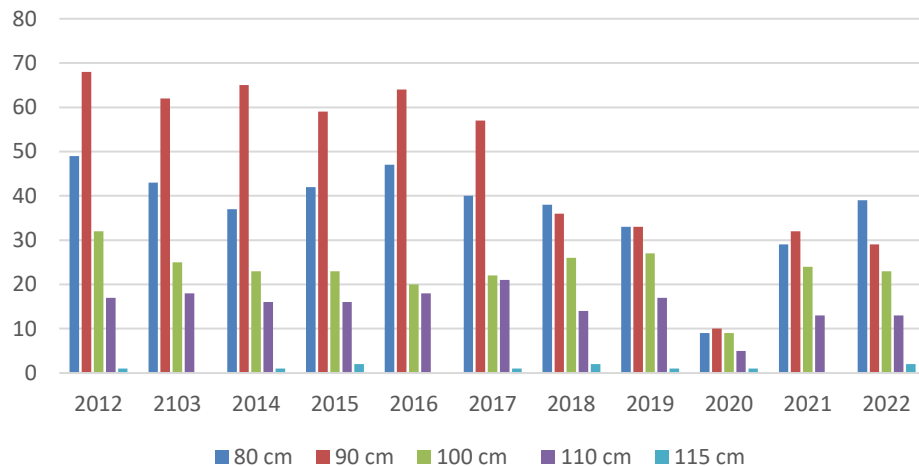

Statistic 2022 Austria

competitions

2015: 142 competitions
2016: 149 competitions
2017: 141 competitions
2018: 116 competitions
2019: 111 competitions
2020: 34 competitions
2021: 98 competitions
2022: 106 competitions

starters

2015: 1860 starters
2016: 2256 starters
2017: 2028 starters
2018: 2035 starters
2019: 1994 starters
2020: 876 starters
2021: 1856 starters
2022: 1557 starters

falls

2015:
 86 rider falls
 6 horse falls

2016:
 75 rider falls
 8 horse falls

2017:
 79 rider falls
 5 horse falls

2018:
 61 rider falls
 9 horse falls

2019:
 79 rider falls
 14 horse falls

2020:
 33 rider falls
 1 horse fall

2021:
 62 rider falls
 6 horse fall