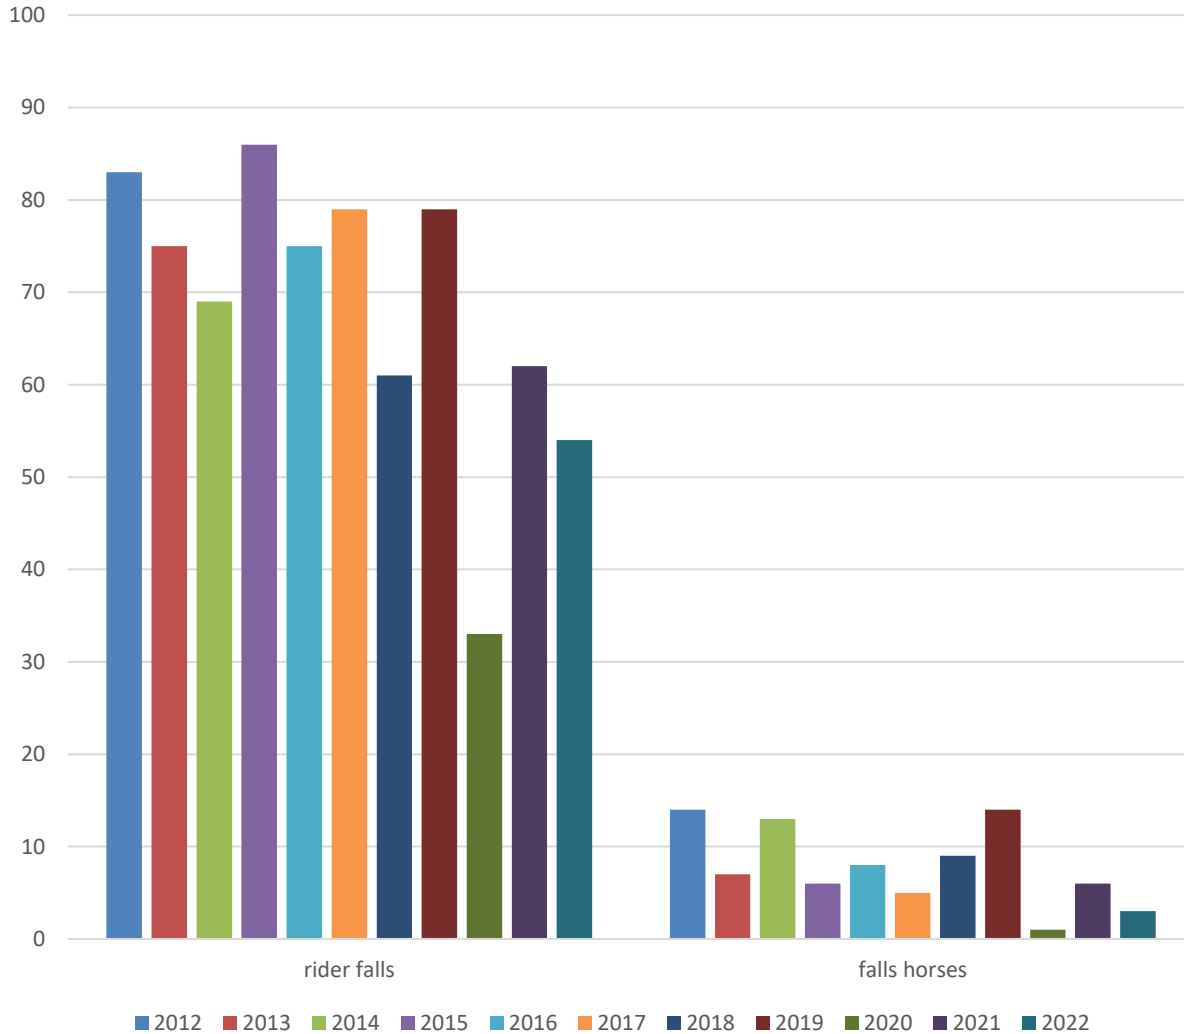

Statistic 2022 Austria

competitions

2015: 142 competitions
2016: 149 competitions
2017: 141 competitions
2018: 116 competitions
2019: 111 competitions
2020: 34 competitions
2021: 98 competitions
2022: 106 competitions

starters

2015: 1860 starters
2016: 2256 starters
2017: 2028 starters
2018: 2035 starters
2019: 1994 starters
2020: 876 starters
2021: 1856 starters
2022: 1557 starters

falls

2015:
 86 rider falls
 6 horse falls

2016:
 75 rider falls
 8 horse falls

2017:
 79 rider falls
 5 horse falls

2018:
 61 rider falls
 9 horse falls

2019:
 79 rider falls
 14 horse falls

2020:
 33 rider falls
 1 horse fall

2021:
 62 rider falls
 6 horse fall