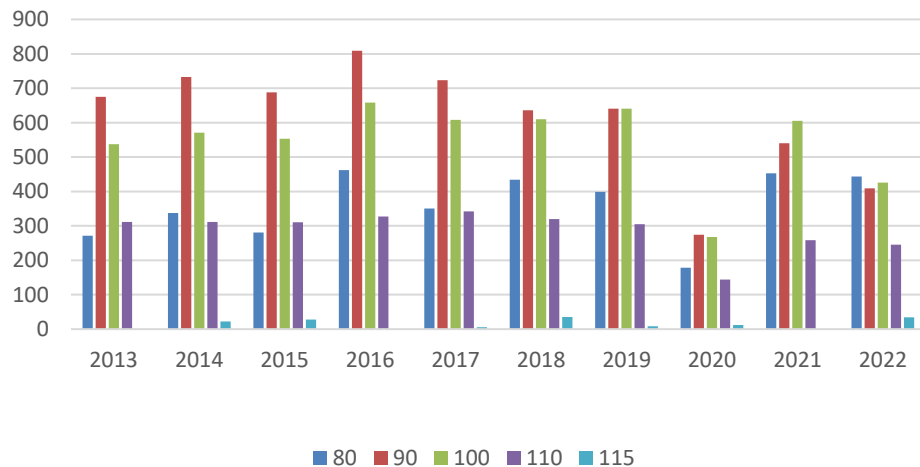

Statistic 2022 Austria

competitions

2015: 142 competitions
2016: 149 competitions
2017: 141 competitions
2018: 116 competitions
2019: 111 competitions
2020: 34 competitions
2021: 98 competitions
2022: 106 competitions

starters

2015: 1860 starters
2016: 2256 starters
2017: 2028 starters
2018: 2035 starters
2019: 1994 starters
2020: 876 starters
2021: 1856 starters
2022: 1557 starters

falls

2015:
 86 rider falls
 6 horse falls

2016:
 75 rider falls
 8 horse falls

2017:
 79 rider falls
 5 horse falls

2018:
 61 rider falls
 9 horse falls

2019:
 79 rider falls
 14 horse falls

2020:
 33 rider falls
 1 horse fall

2021:
 62 rider falls
 6 horse fall