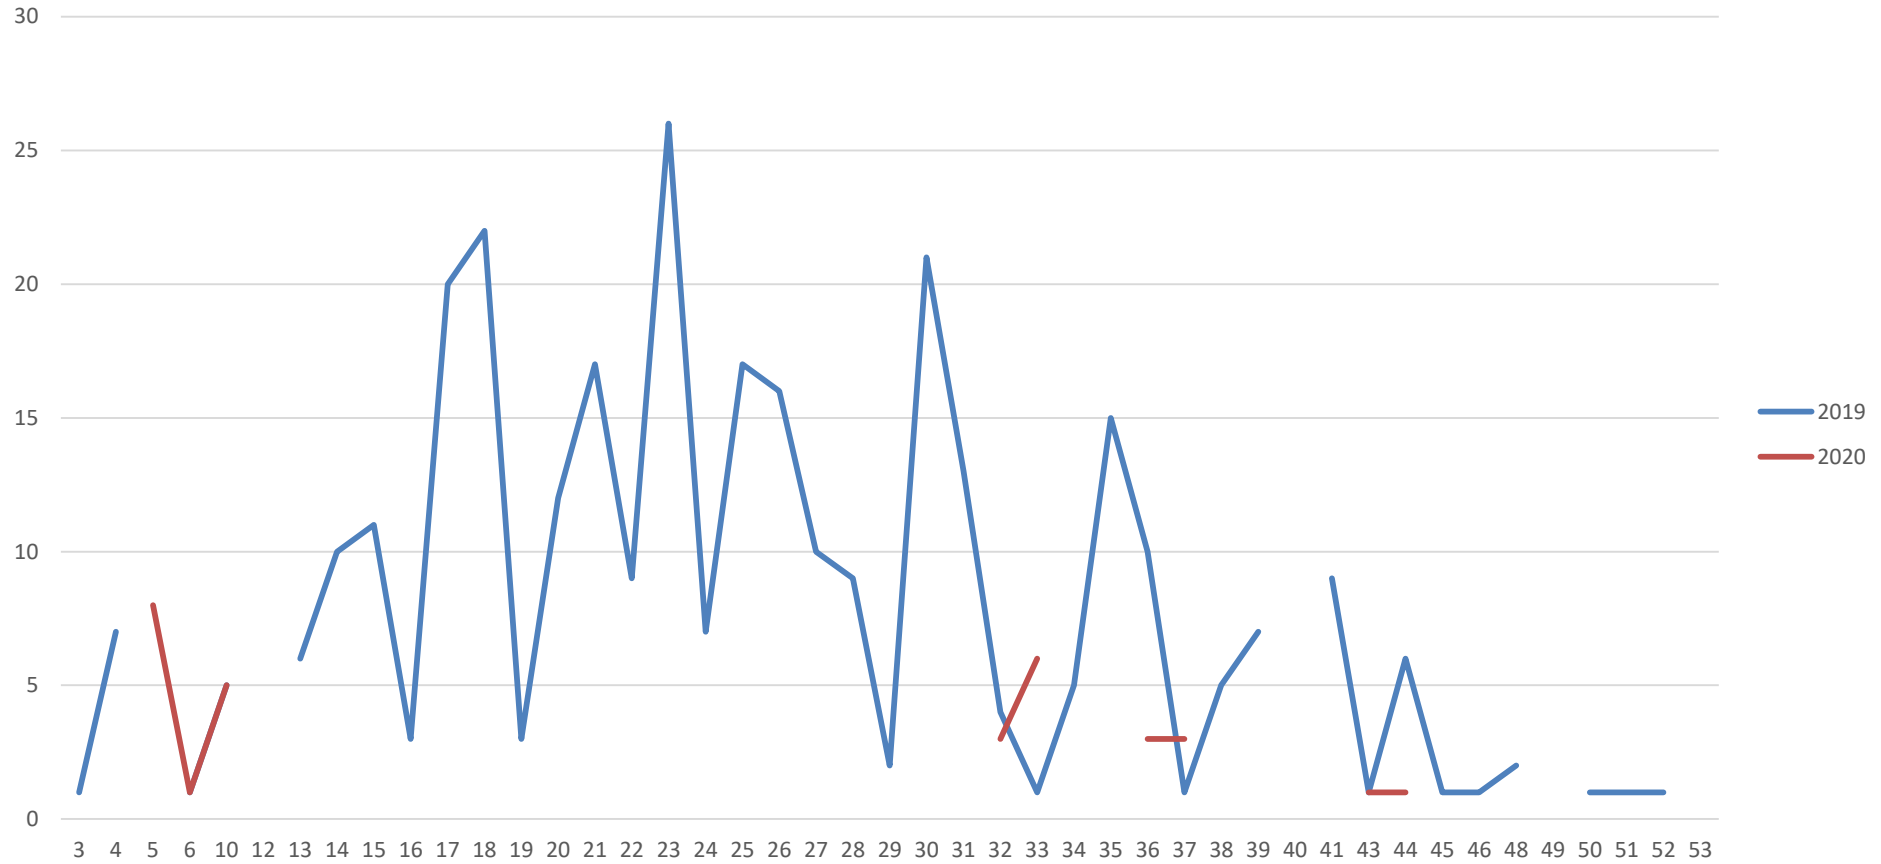

FEI Online General Assembly 2020

Point 21.1

Driving Committee Report

Calendar Status

PER WEEK

PER REGIONAL GROUP

PER EVENT LEVEL