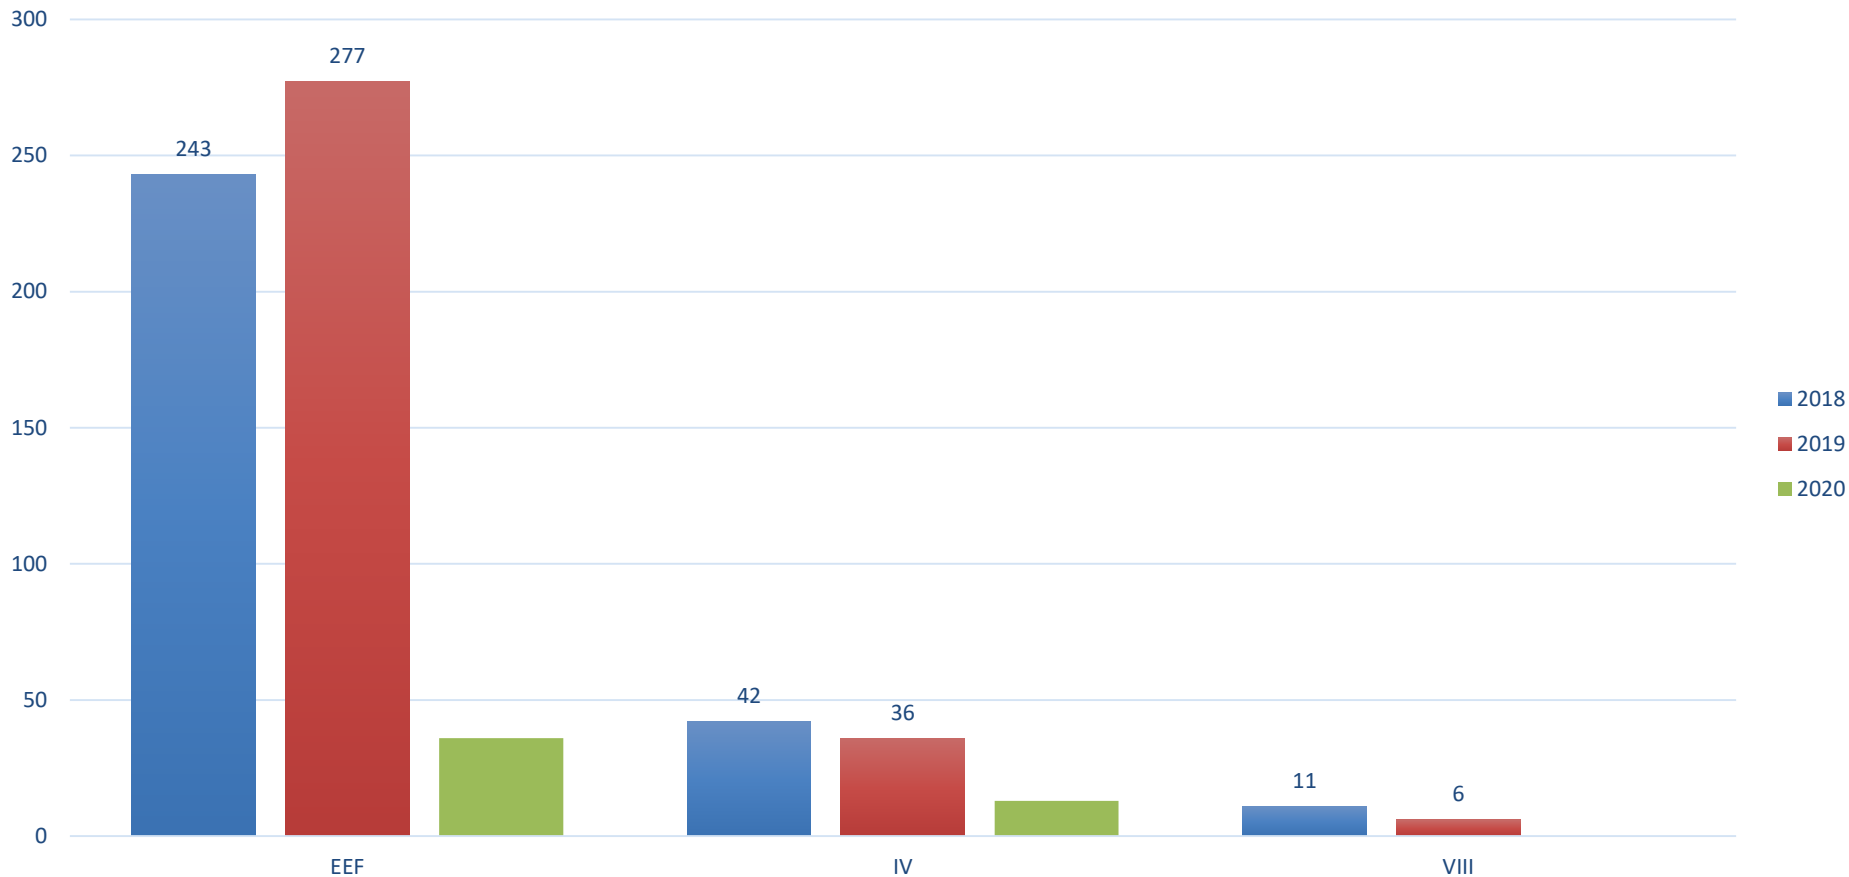

FEI Online General Assembly 2020

Point 21.1

Driving Committee Report

Calendar Status

PER WEEK

PER REGIONAL GROUP

PER EVENT LEVEL