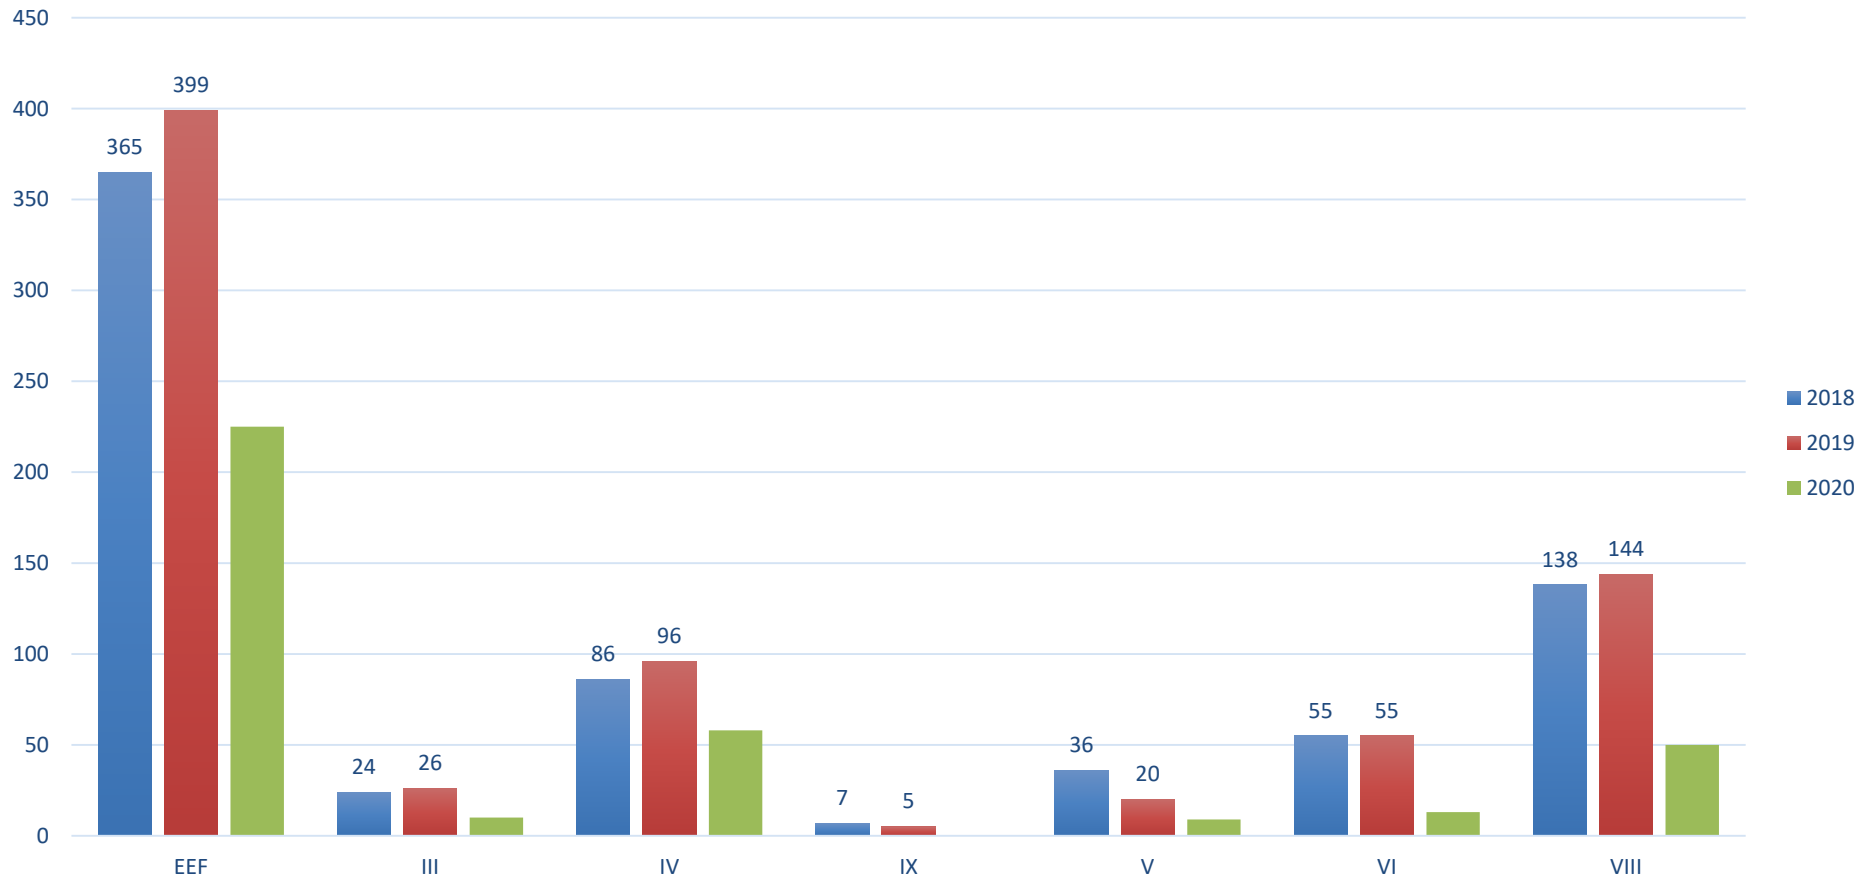

FEI Online General Assembly 2020

Point 19.1

Eventing Committee Report

Calendar Status

PER WEEK

PER REGIONAL GROUP

Group III : North Asia - Group IV: North America – Group V: Central America – Group VI: South America
Group VII: Middle East/North Africa – Group VIII : South Asia + AUS/NZL – Group IX: Africa

PER EVENT LEVEL