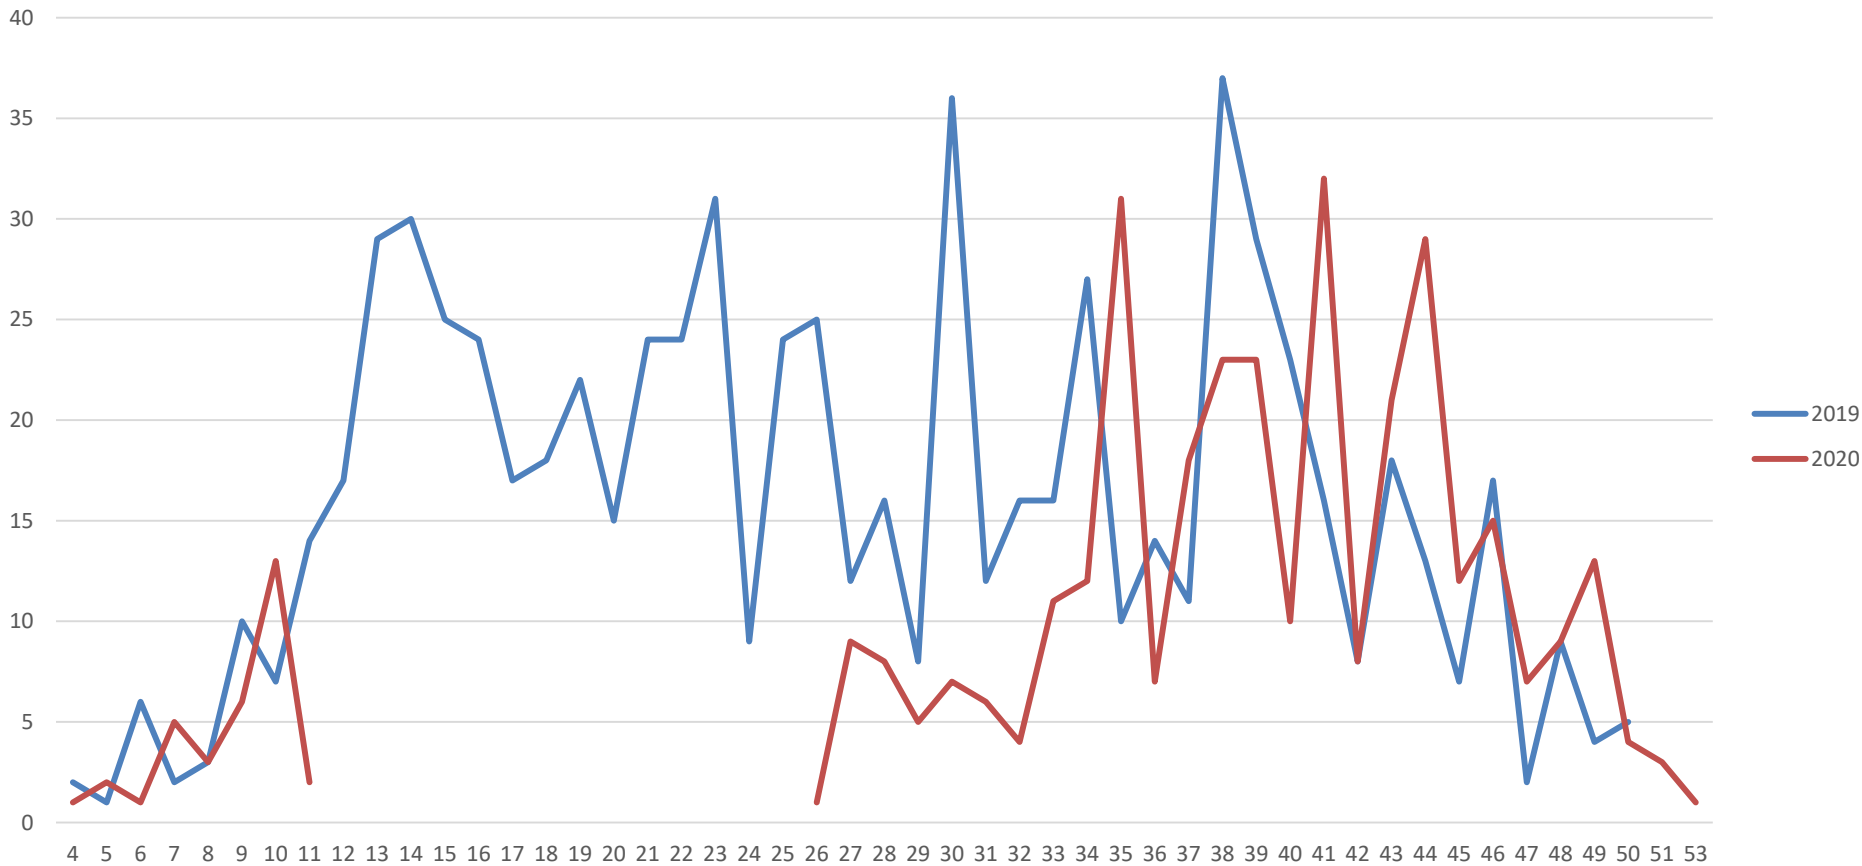

FEI Online General Assembly 2020

Point 19.1

Eventing Committee Report

Calendar Status

PER WEEK

PER REGIONAL GROUP

Group III : North Asia - Group IV: North America – Group V: Central America – Group VI: South America
Group VII: Middle East/North Africa – Group VIII : South Asia + AUS/NZL – Group IX: Africa

PER EVENT LEVEL