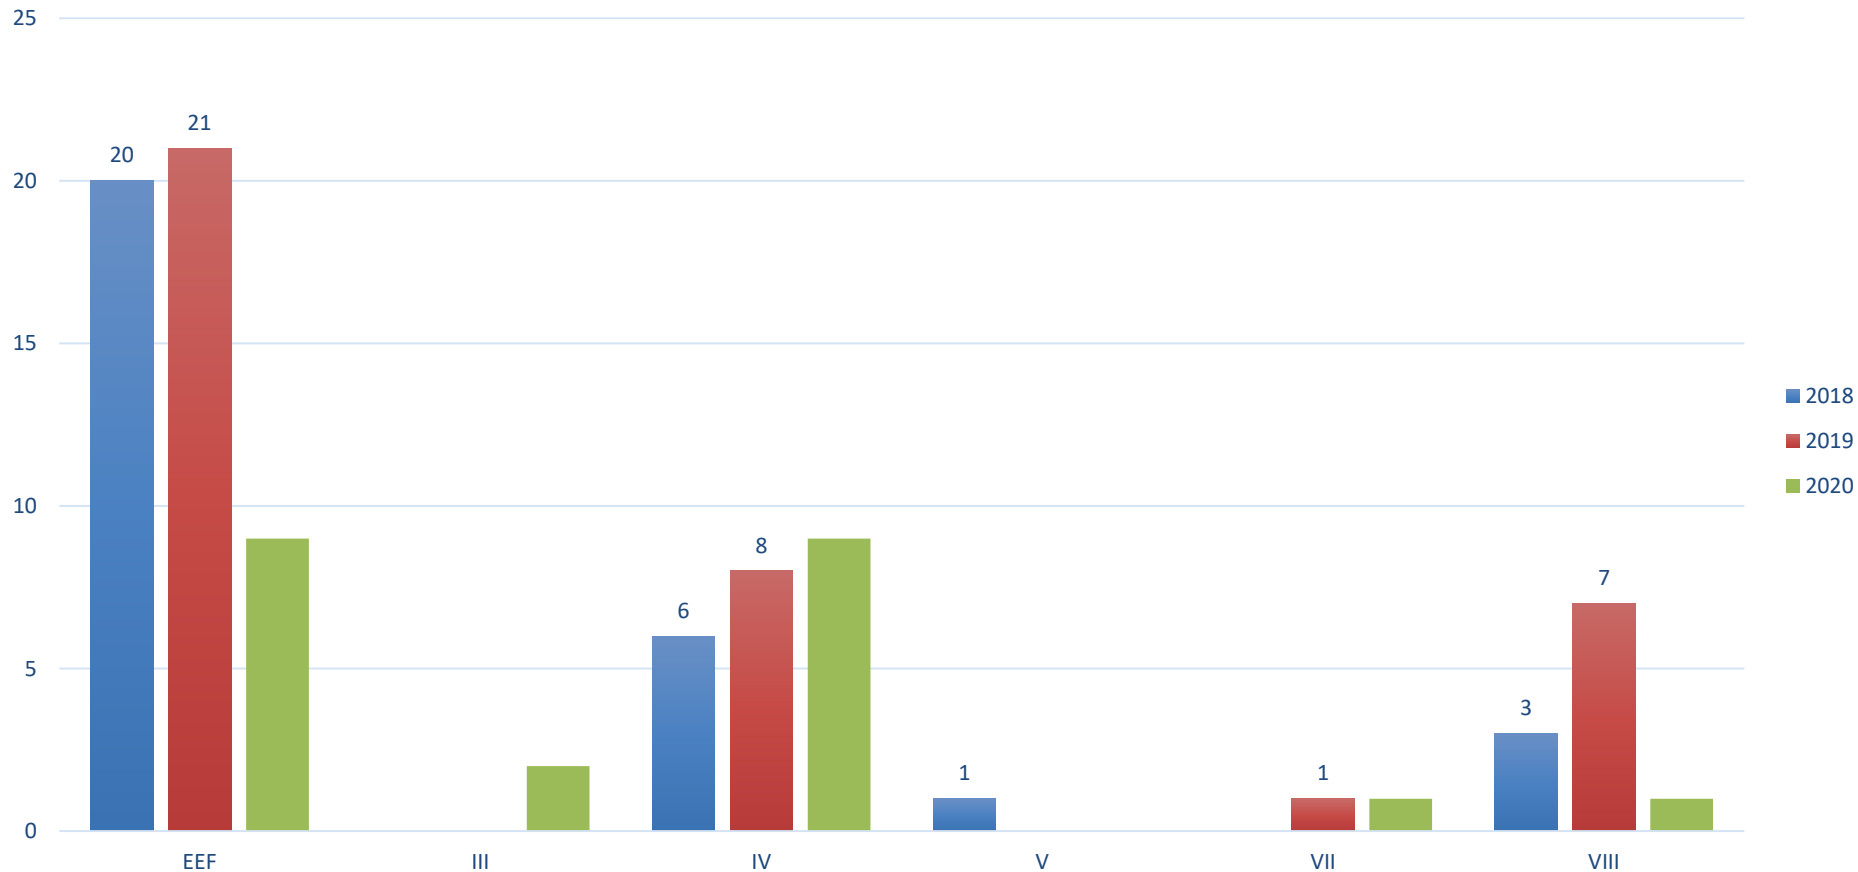

FEI Online General Assembly 2020

Point 18.1

Para Equestrian Committee Report

Calendar Status

PER WEEK

PER REGIONAL GROUP

Group III : North Asia - Group IV: North America – Group V: Central America – Group VI: South America
Group VII: Middle East/North Africa – Group VIII : South Asia + AUS/NZL – Group IX: Africa

PER EVENT LEVEL