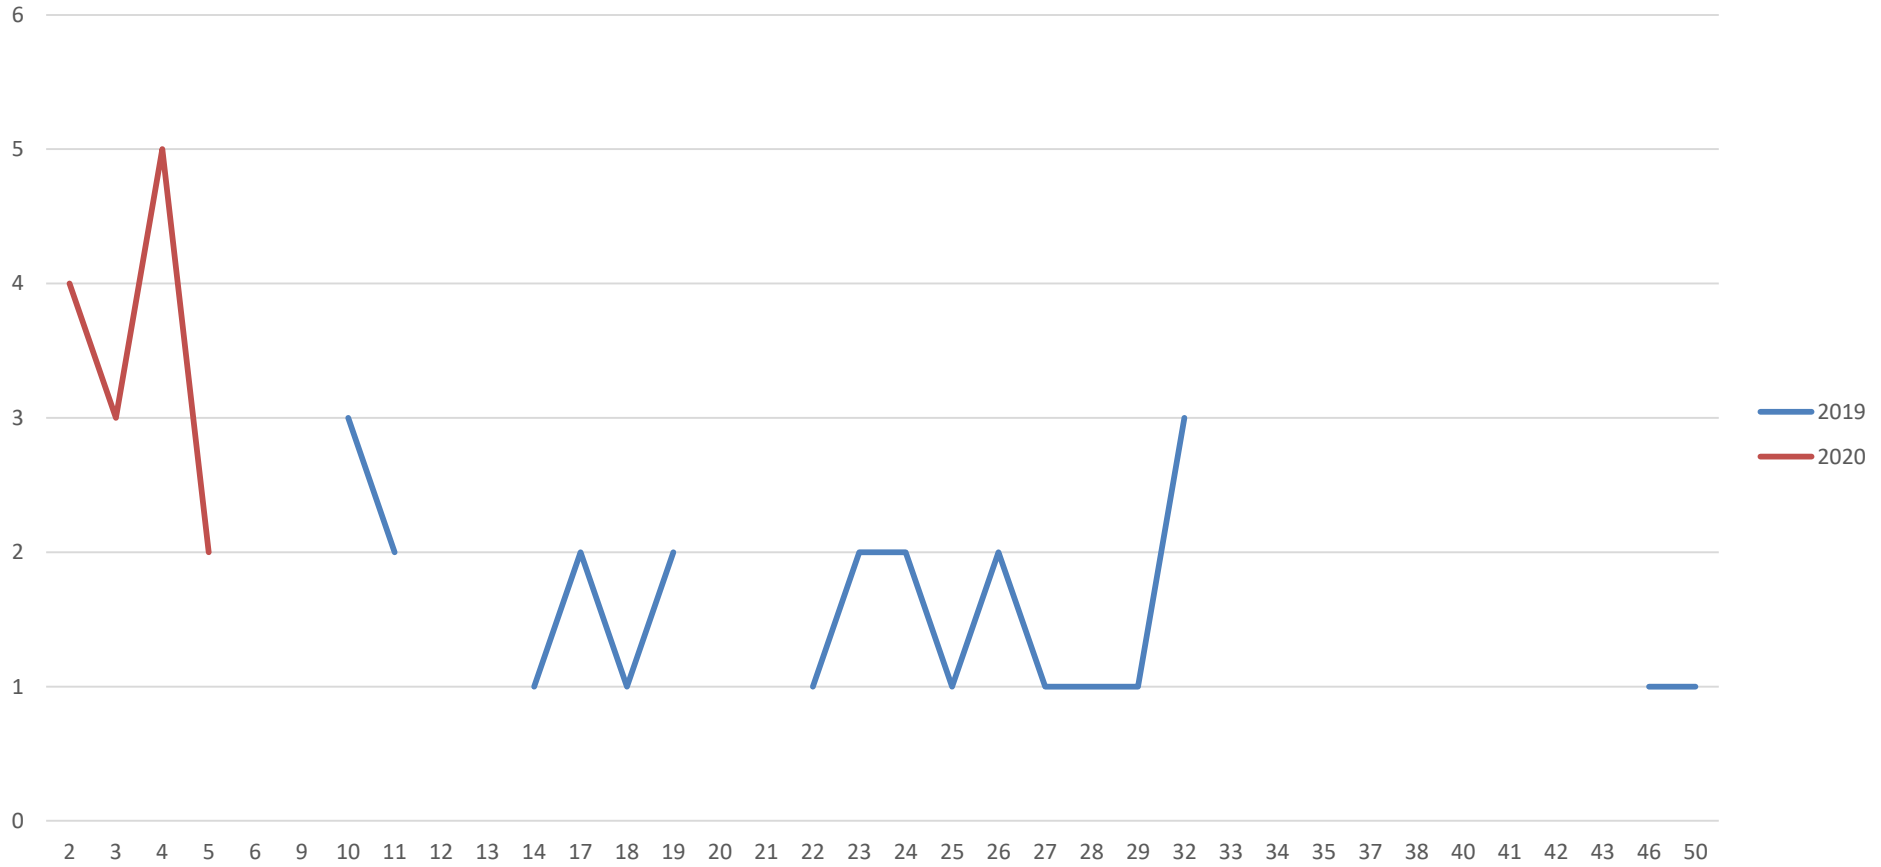

FEI Online General Assembly 2020

Point 18.1

Para Equestrian Committee Report

Calendar Status

PER WEEK

PER REGIONAL GROUP

Group III : North Asia - Group IV: North America – Group V: Central America – Group VI: South America
Group VII: Middle East/North Africa – Group VIII : South Asia + AUS/NZL – Group IX: Africa

PER EVENT LEVEL