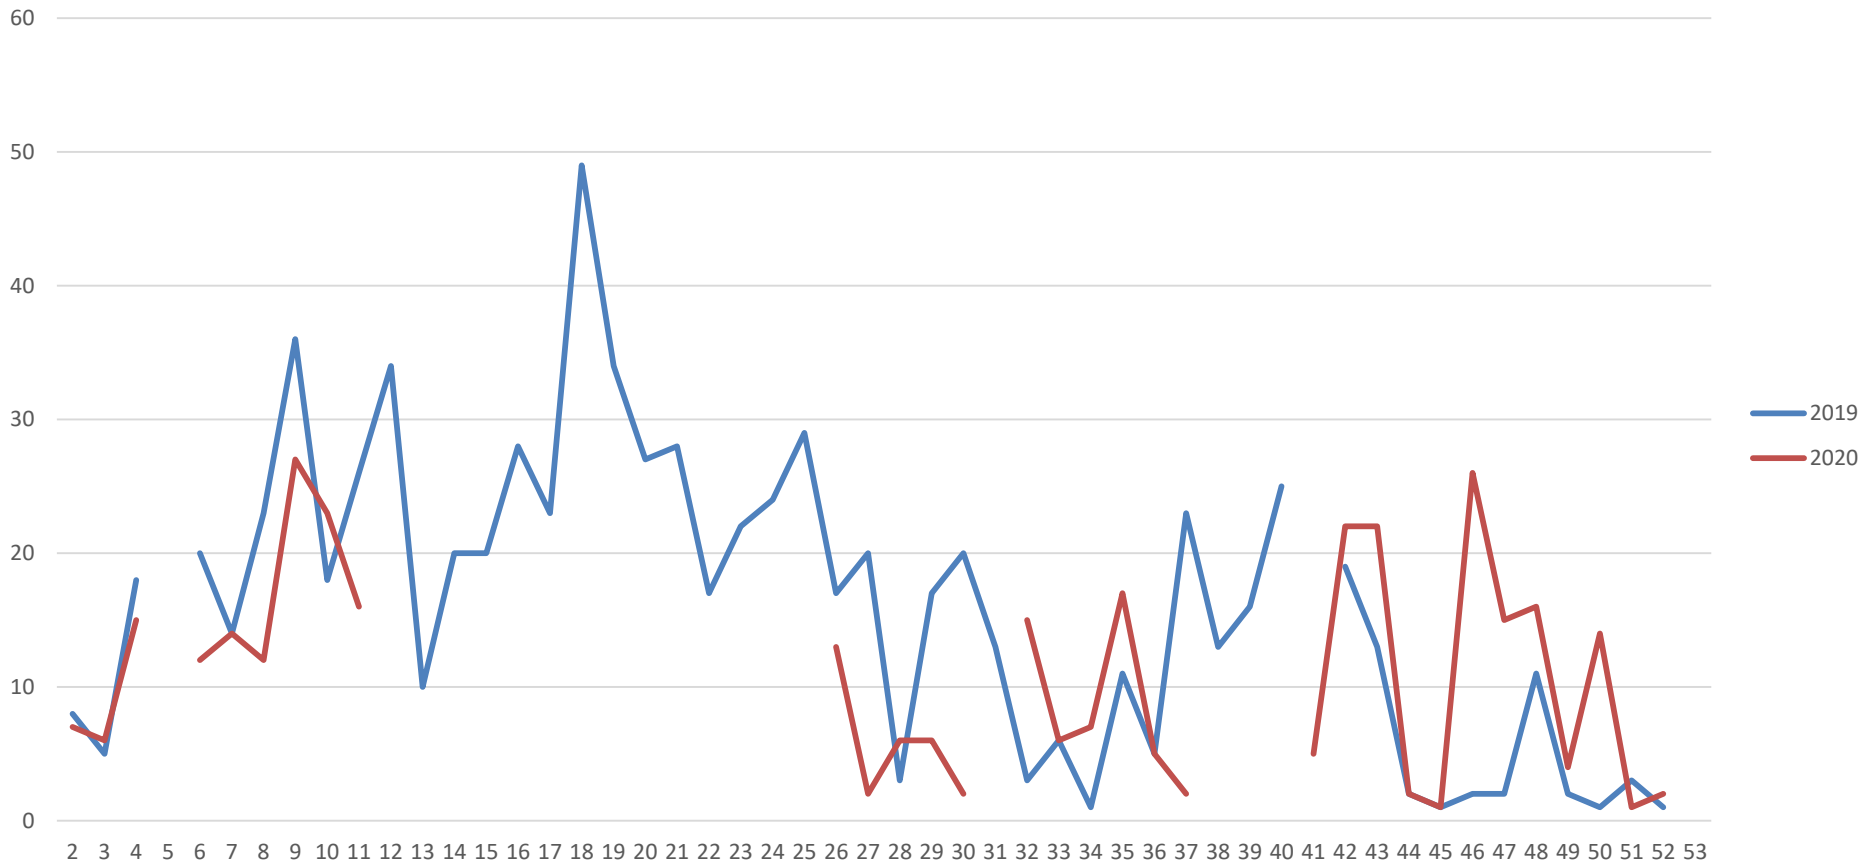

FEI Online General Assembly 2020

Point 17.1

Dressage Committee Report

Calendar Status

PER WEEK

PER REGIONAL GROUP

PER EVENT LEVEL