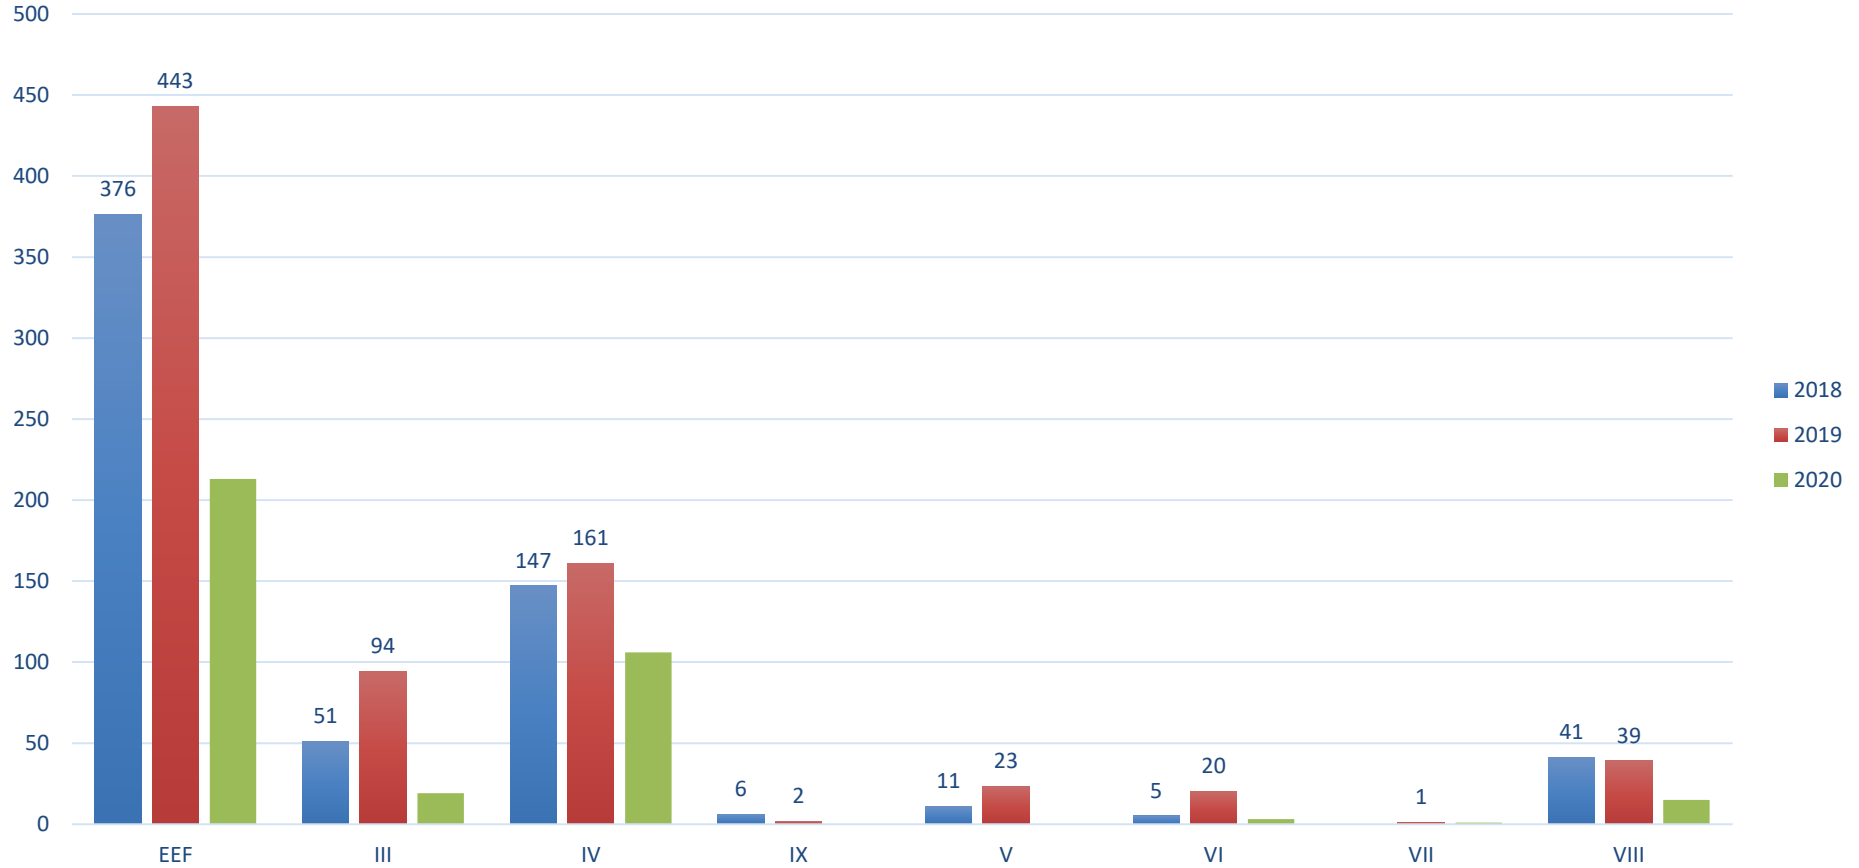

FEI Online General Assembly 2020

Point 17.1

Dressage Committee Report

Calendar Status

PER WEEK

PER REGIONAL GROUP

PER EVENT LEVEL