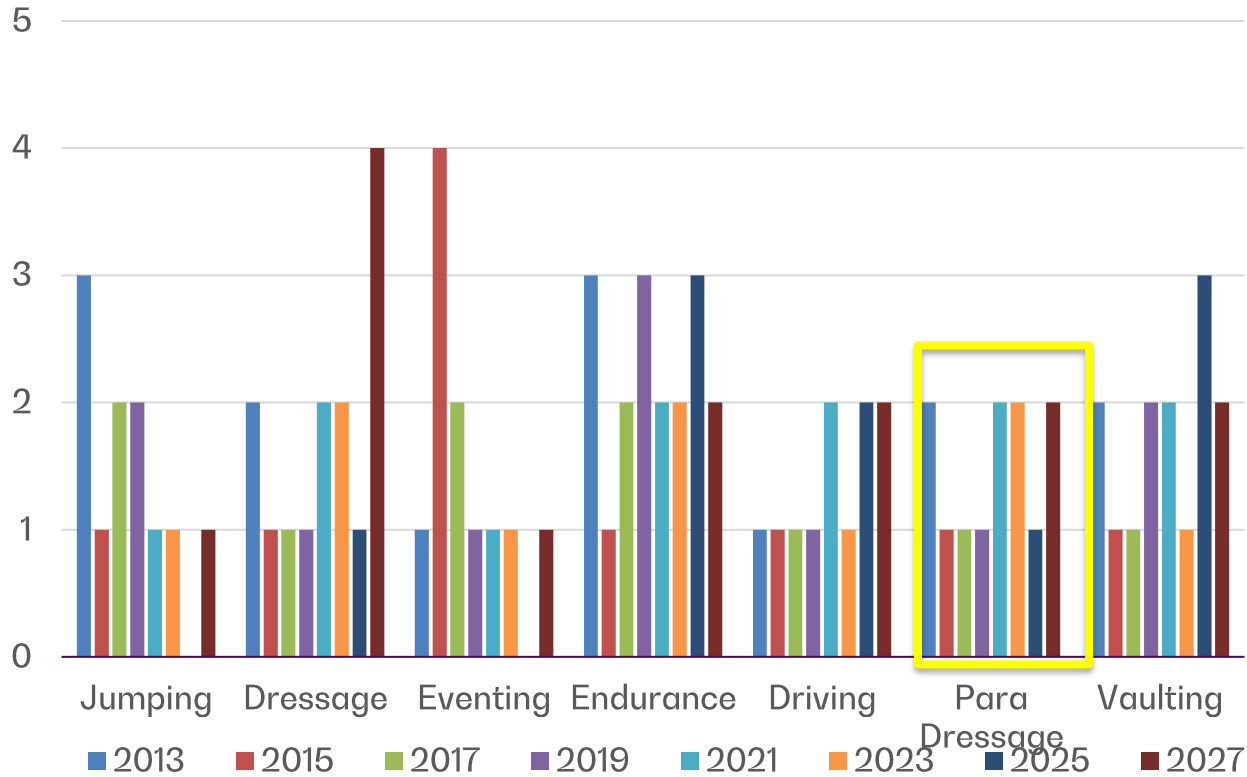

Bids Received: FEI European Championships