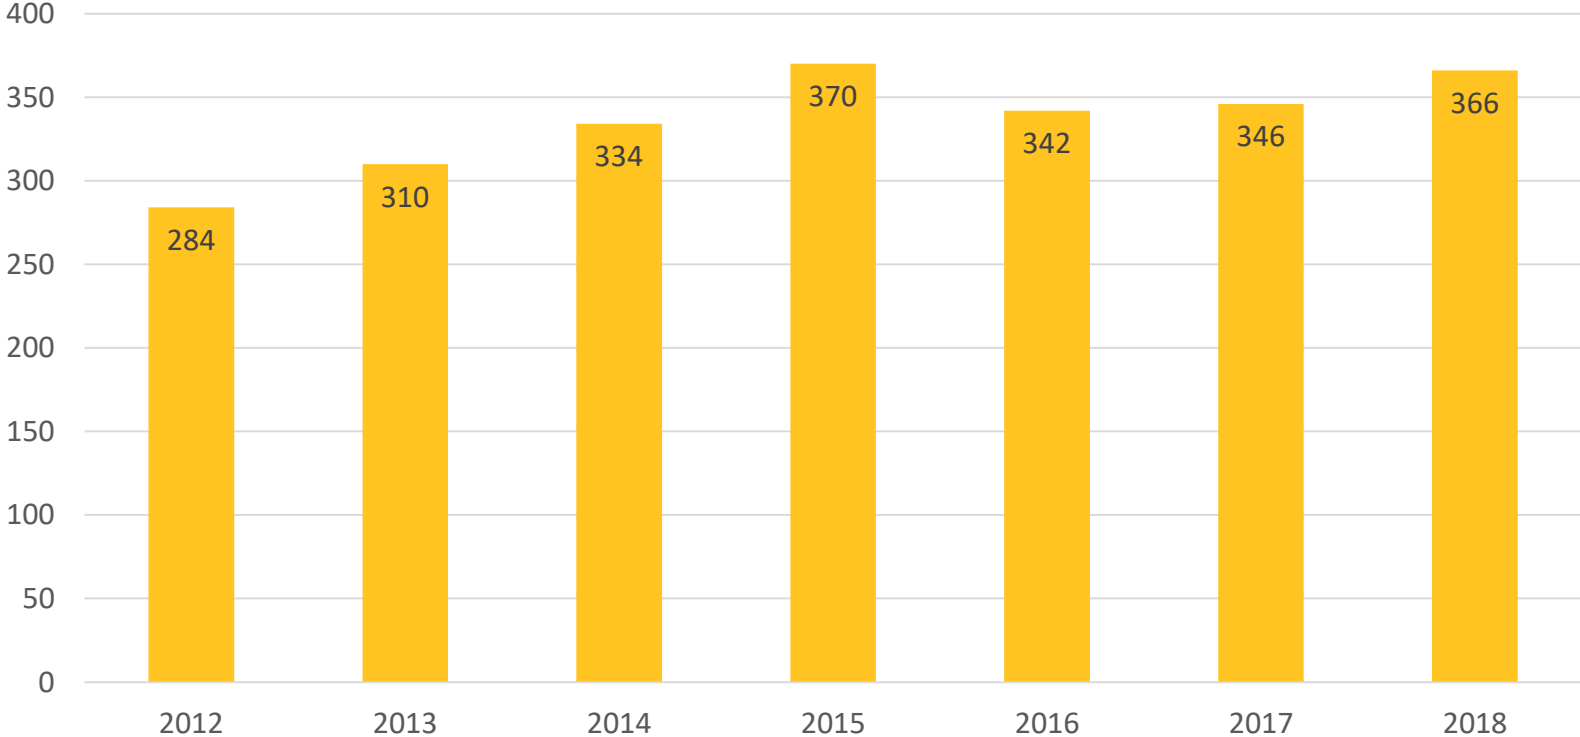

Officials in total