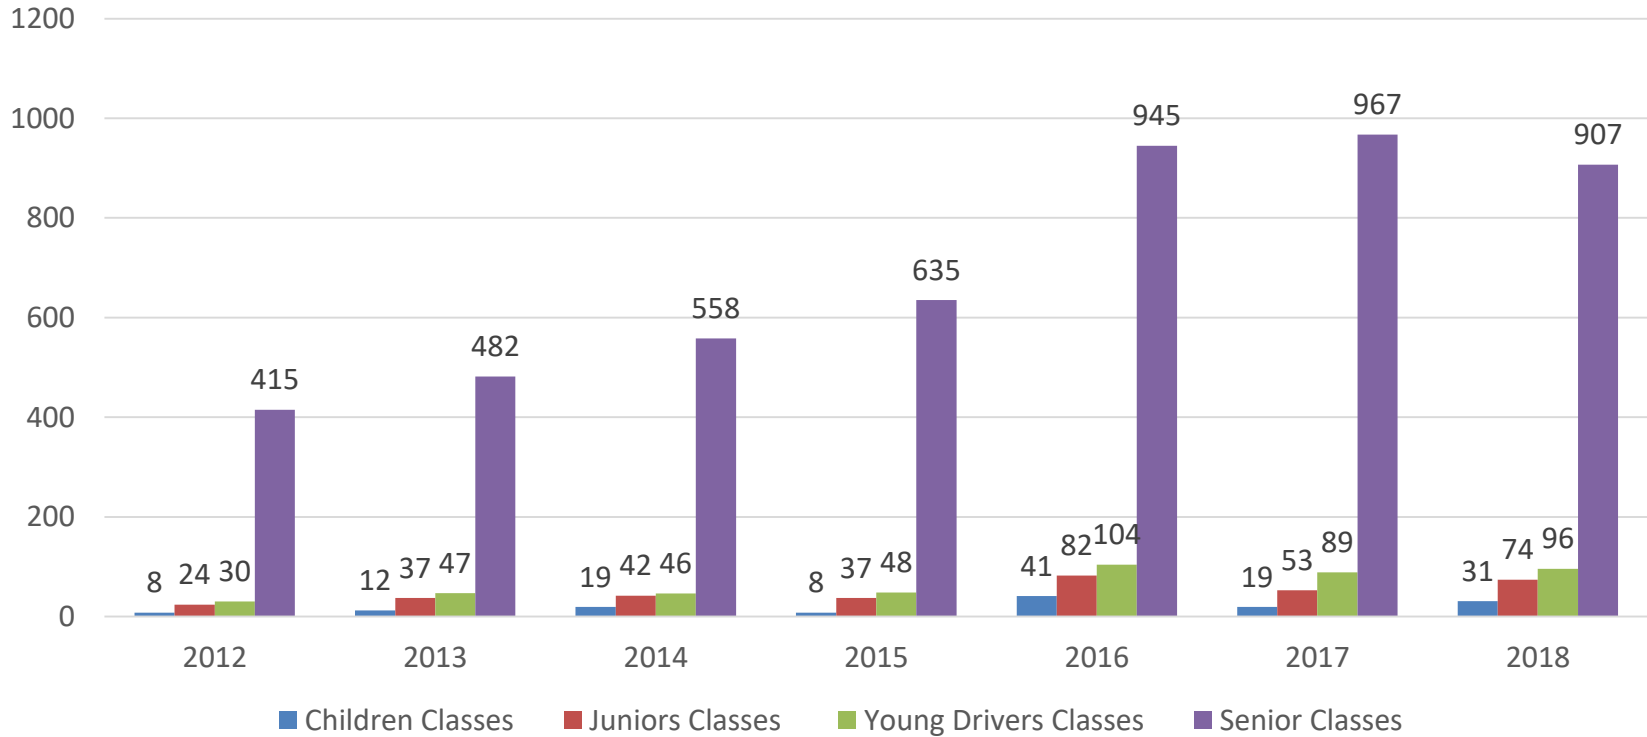

# Number of Driving Shows per level

# Number of Shows per continent

■ Europe ■ America ■ Oceania

	2012	2013	2014	2015	2016	2017	2018
Oceania	6	9	19	6	19	6	11
America	14	15	21	30	48	37	42
Europe	119	120	160	231	227	239	243

# Number of FEI Registered Athletes

# Athletes by age category