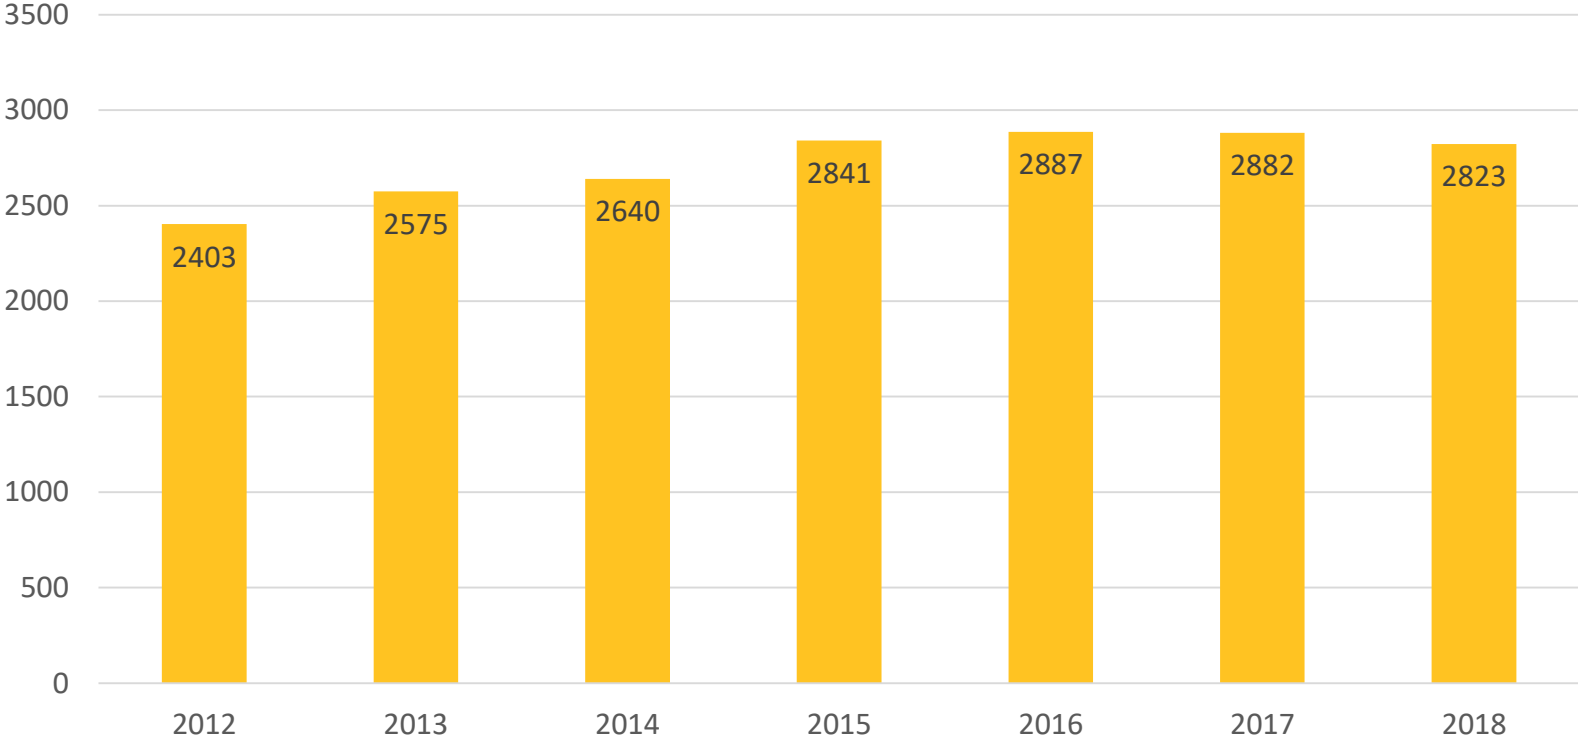

Number of FEI Registered Horses