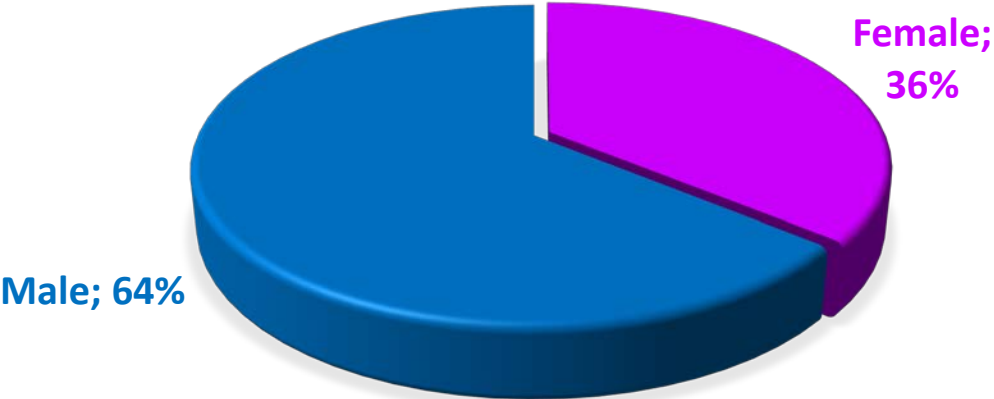

Gender Equality – Statistics

FEI COMMITTEES