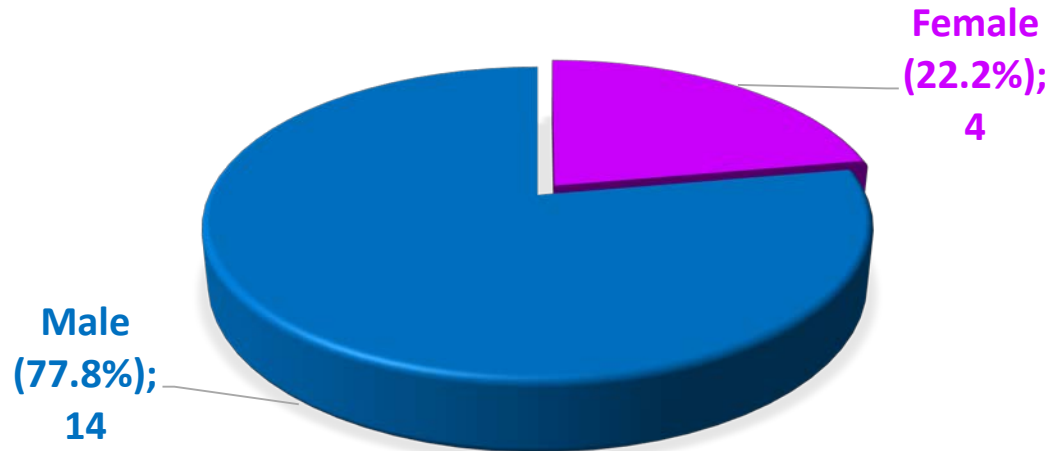

Gender Equality – Statistics

FEI BOARD

The FEI Board consists of **18 members**. In 2019, there are **14 men** and **4 women**.